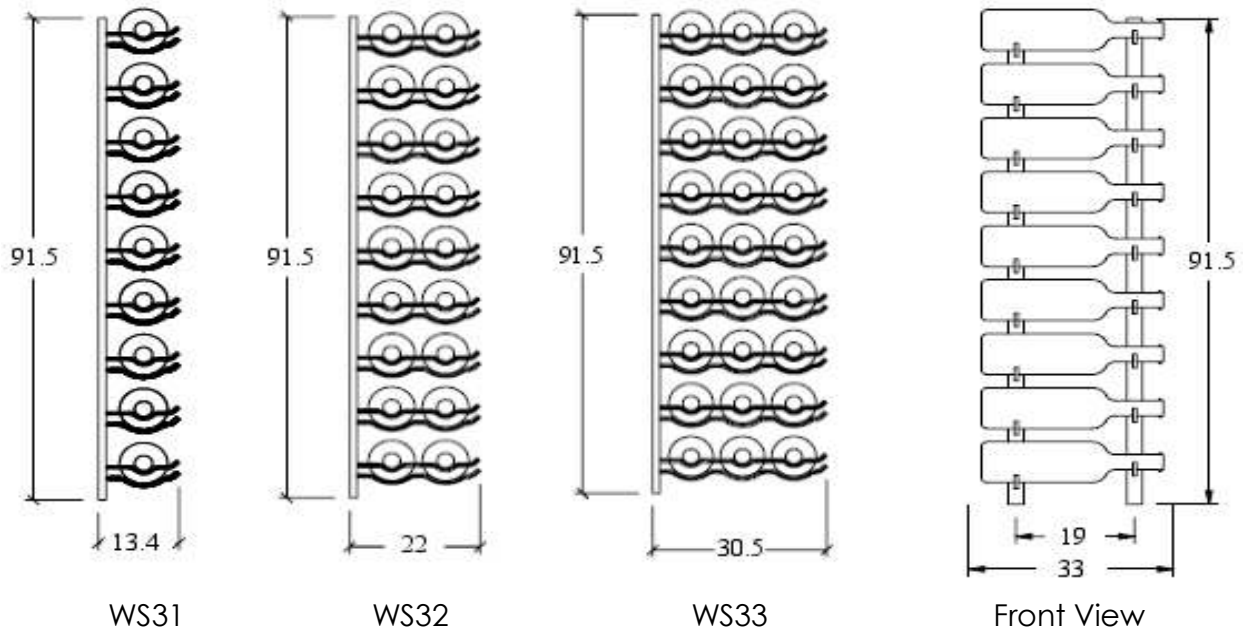

VintageView Wall Mounted Wine Racks

3ft (9 bottle) high WS3 series

measurements in cm

VintageView Wall Mounted Wine Racks

4ft (12 bottle) high WS4 series

measurements in cm

All racks can be easily combined, stacked, cut to fit or interlaced to fit narrow spaces.