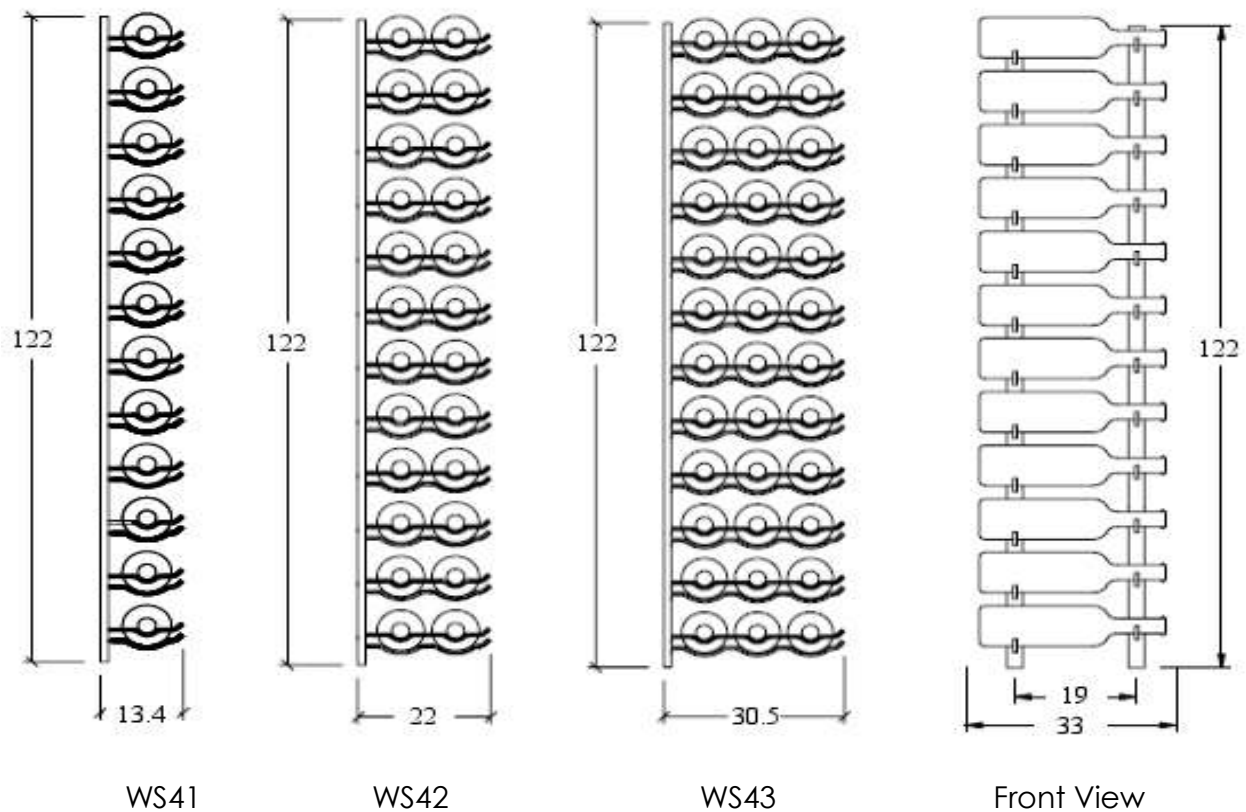

VintageView Wall Mounted Wine Racks

3ft (9 bottle) high WS3 series

measurements in cm

VintageView Wall Mounted Wine Racks

4ft (12 bottle) high WS4 series

measurements in cm

All racks can be easily combined, stacked, cut to fit or interlaced to fit narrow spaces.