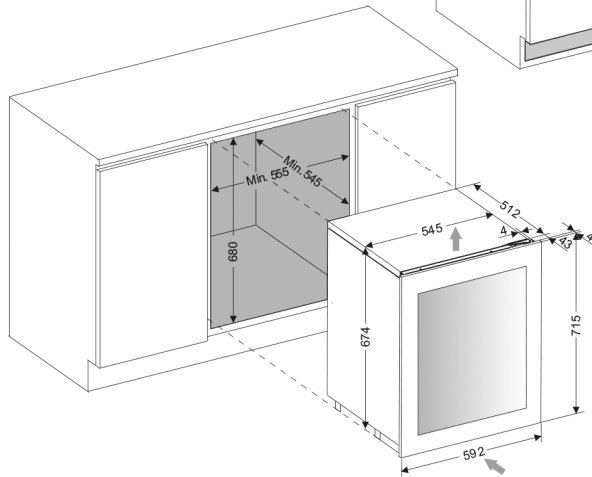

DUNAVOX GLANCE-32

DAVG-32.80DB.TO, DSS.TO

Front View

Side View

Top View

Remove