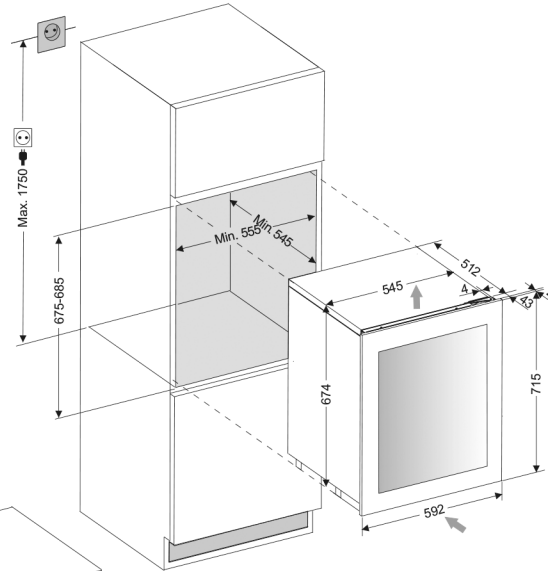

DUNAVOX GLANCE-32

DAVG-32.80DB.TO, DSS.TO

Front View

Side View

Top View

Remove