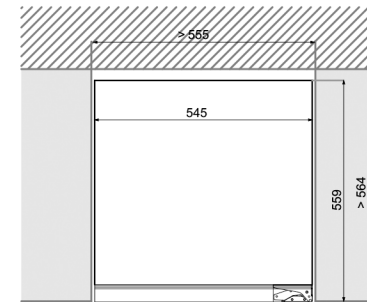

DUNAVOX GLANCE-32

DAVG-32.80DB.TO, DSS.TO

Front View

Side View

Top View

Remove