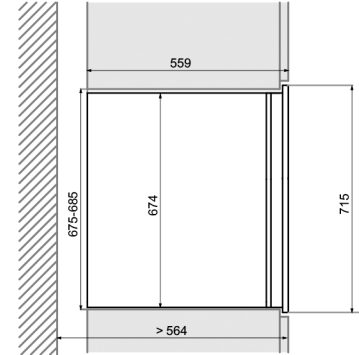

DUNAVOX GLANCE-32

DAVG-32.80DB.TO, DSS.TO

Front View

Side View

Top View

Remove