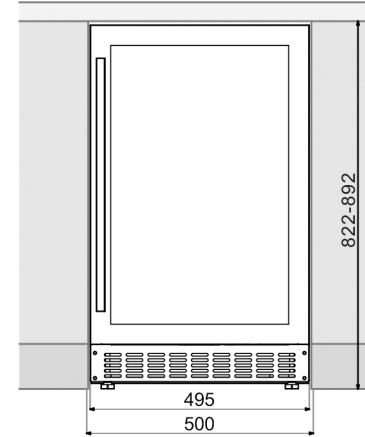

DUNAVOX FLOW-38

DAUF-38.100DB, DSS

Front View

Side View

Top View