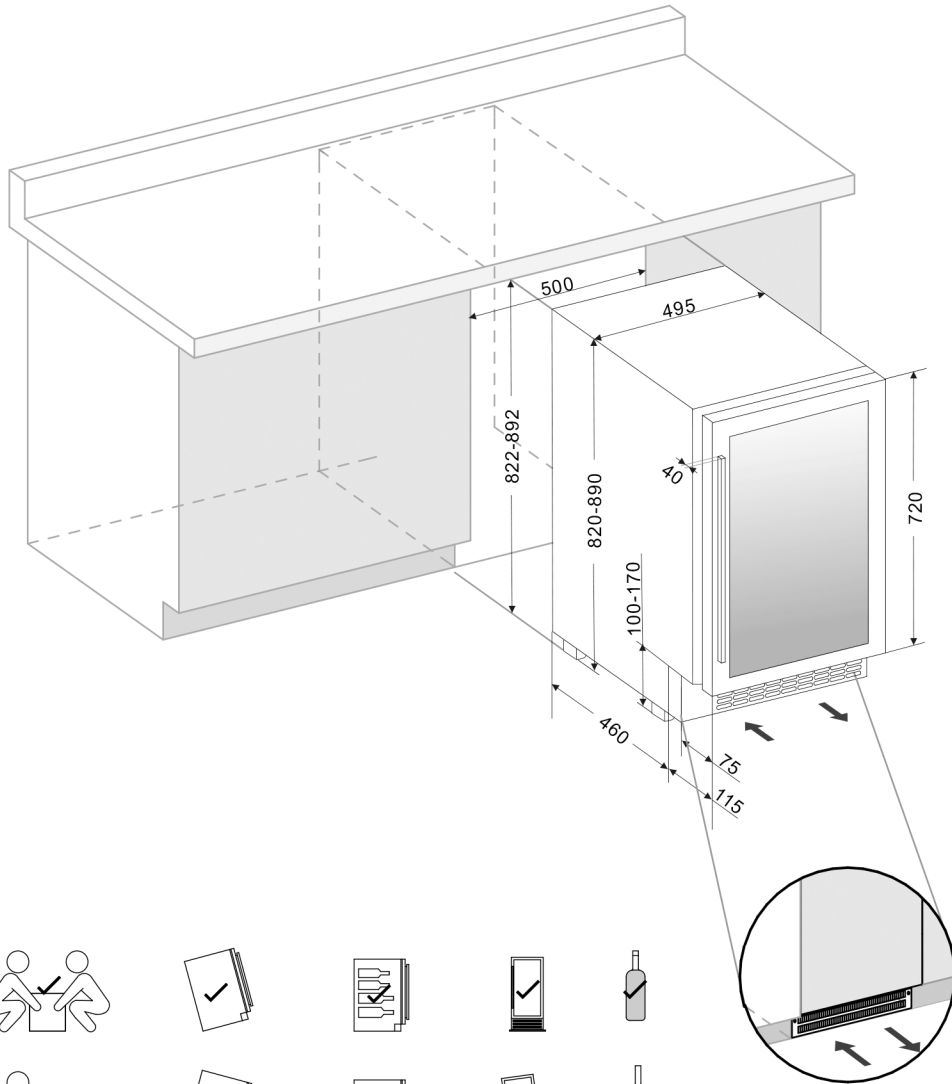

DUNAVOX FLOW-38

DAUF-38.100DB, DSS

Front View

Side View

Top View