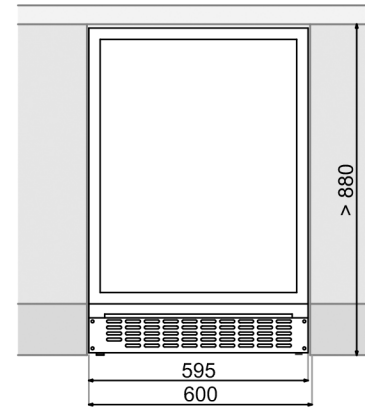

## DUNAVOX FLOW-45

DAUF-45.125DB.TO, DSS.TO

Front View

Side View

Top View