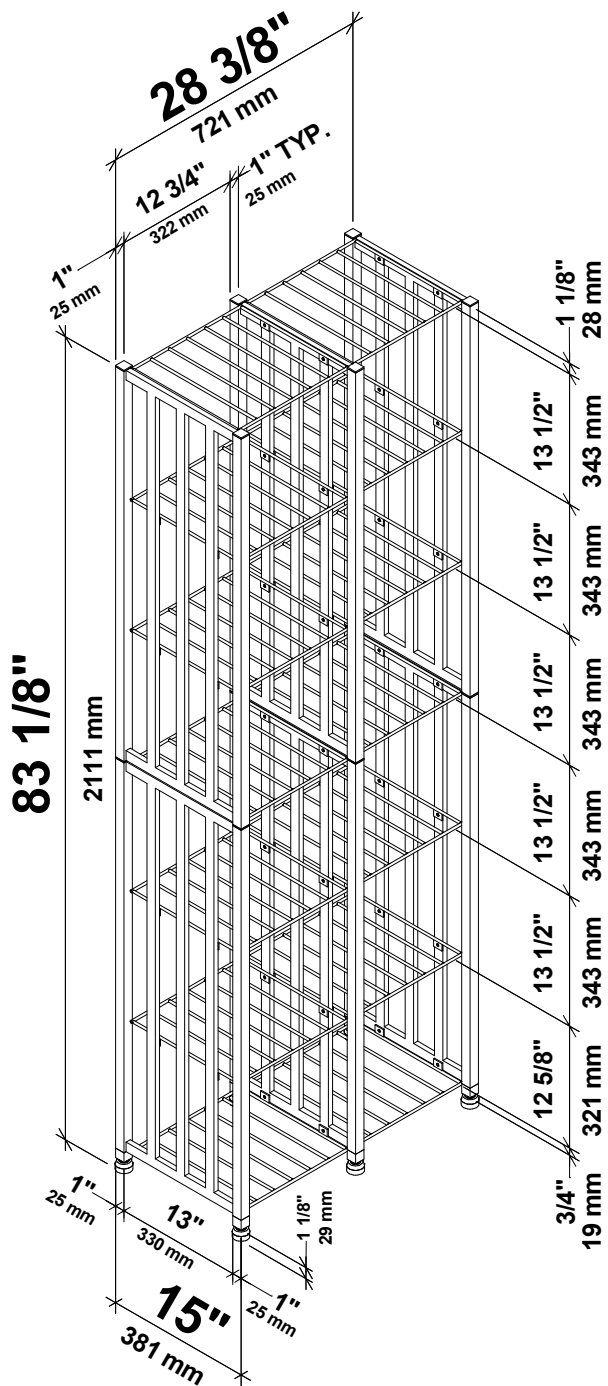

Case & Crate Bin 6 x 2

Spec Sheet for CC2-BIN-T2 (192-bottle storage unit, Backer included)

VINTAGEVIEW®
MOVING WINE STORAGE FORWARD

4690 Joliet St., Denver, CO 80239 | phone: 866.650.1500 | fax: 866.650.1501 | VintageView.com