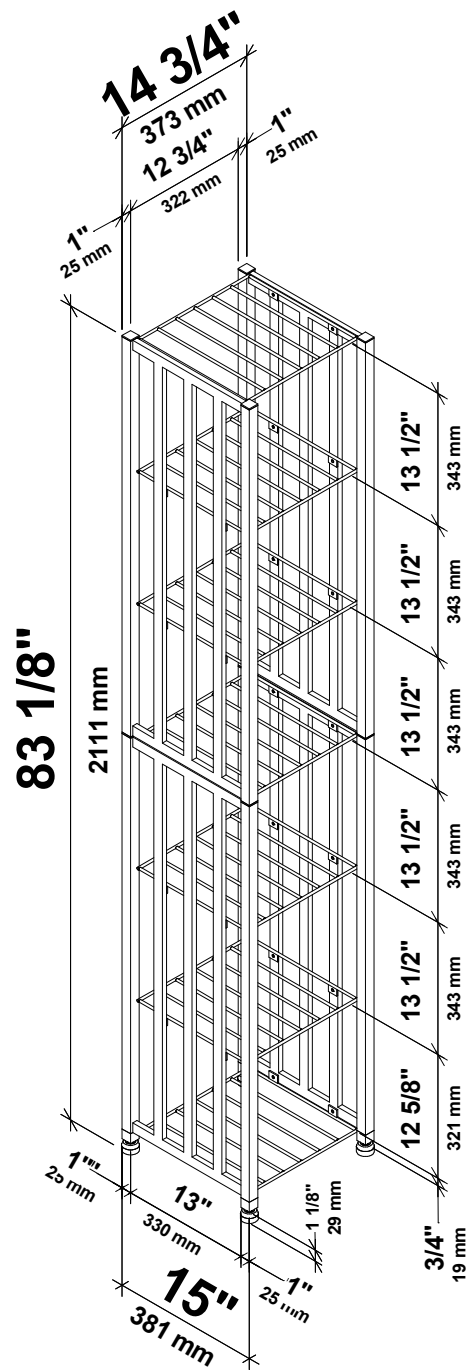

# Case & Crate Bin 6

Spec Sheet for CC2-BIN-T (96-bottle storage unit, Backer included)

**VINTAGEVIEW**<sup>®</sup>  
MOVING WINE STORAGE FORWARD

4690 Joliet St., Denver, CO 80239 | phone: 866.650.1500 | fax: 866.650.1501 | [VintageView.com](http://VintageView.com)