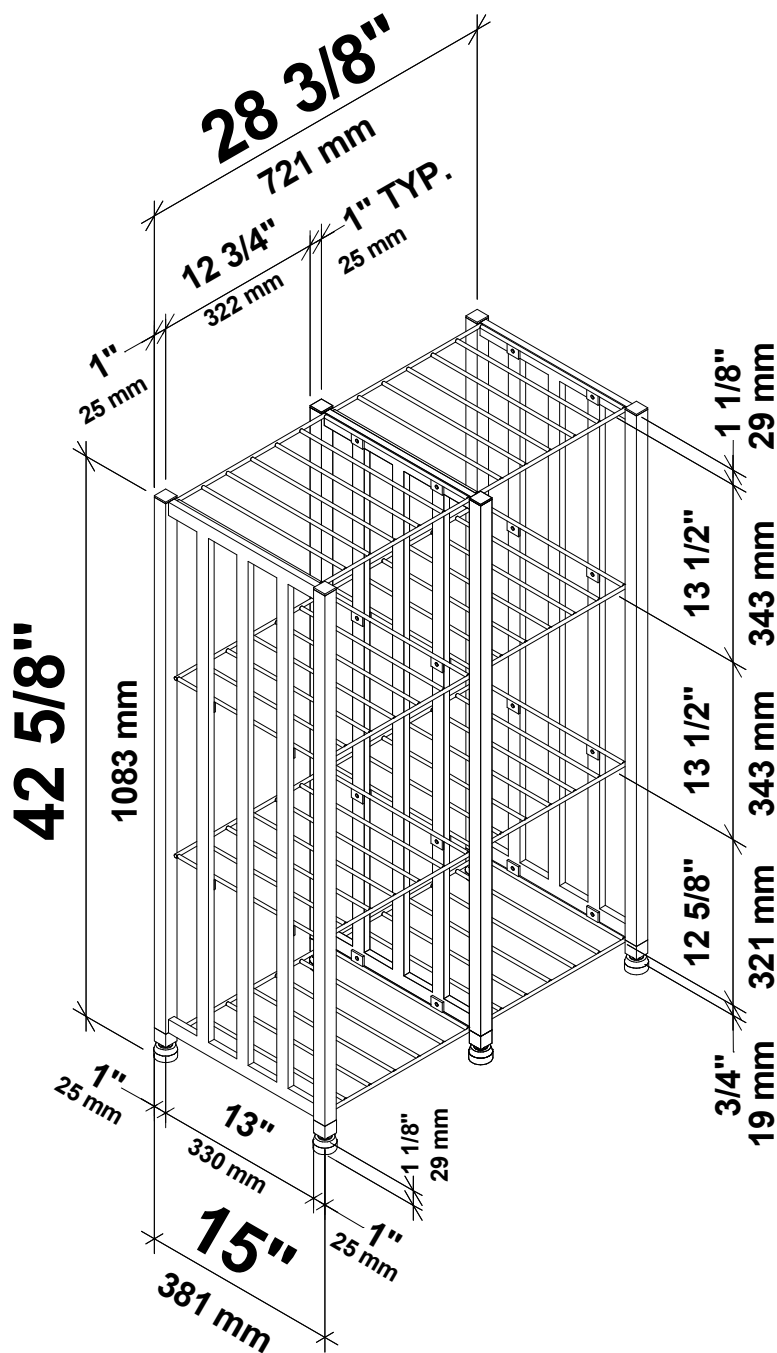

Case & Crate Bin 3x2 Kit

Spec Sheet for CC2-BIN-S-2 (96-bottle wine storage kit, Backer included)

VINTAGEVIEW®
MOVING WINE STORAGE FORWARD

4690 Joliet St., Denver, CO 80239 | phone: 866.650.1500 | fax: 866.650.1501 | VintageView.com