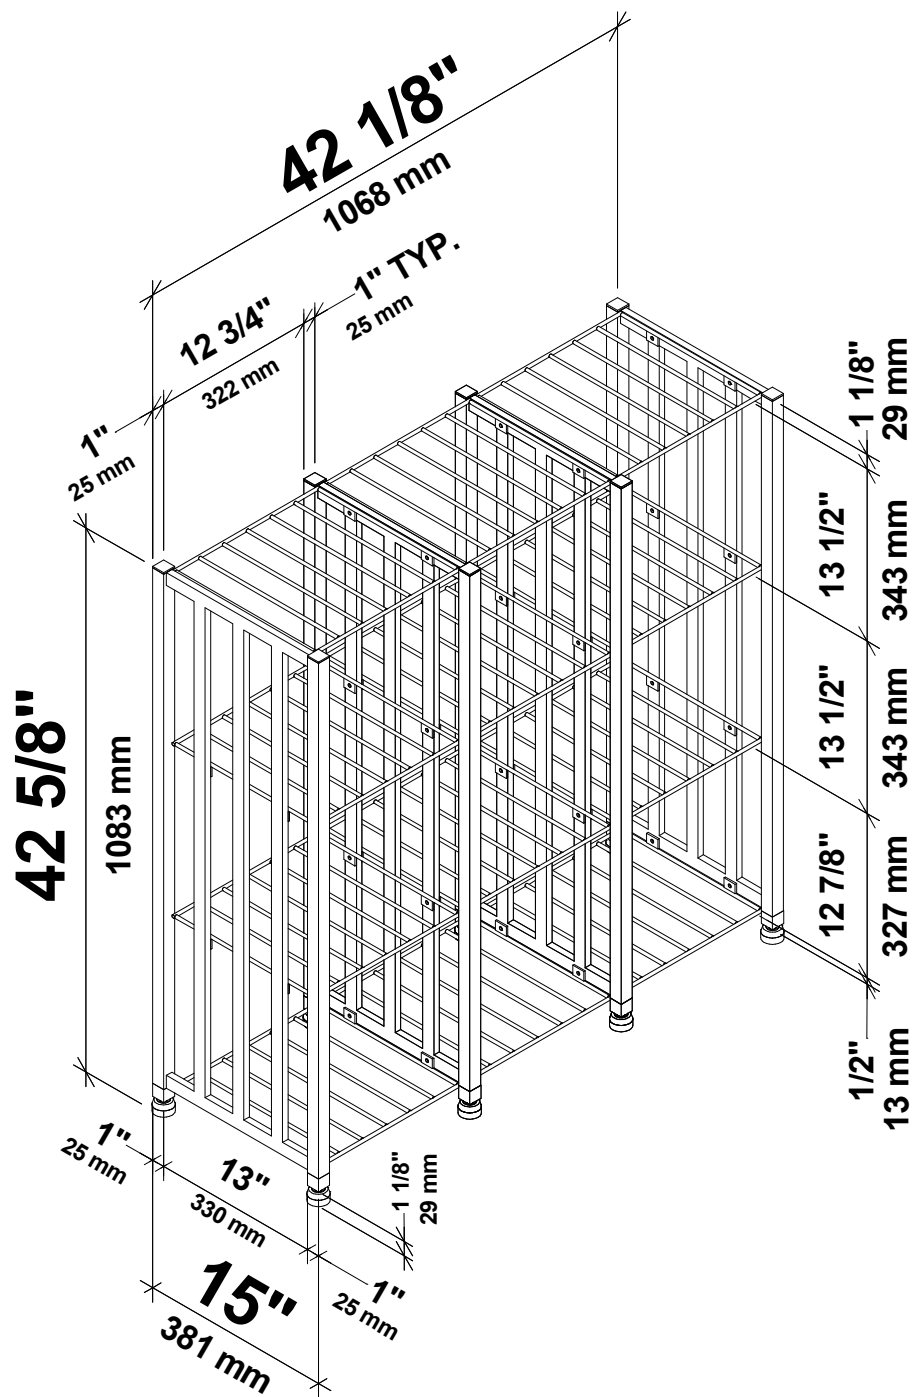

# Case & Crate Bin 3x3 Kit

Spec Sheet for CC2-BIN-S-3 (144-bottle wine storage kit, Backer included)

VINTAGEVIEW®  
MOVING WINE STORAGE FORWARD

4690 Joliet St., Denver, CO 80239 | phone: 866.650.1500 | fax: 866.650.1501 | [VintageView.com](http://VintageView.com)