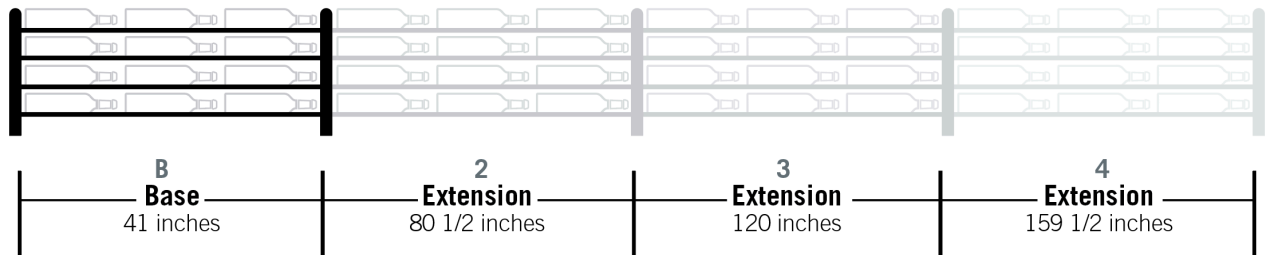

Evolution Wine Wall 5 3C

Spec Sheet for WW-053 (3-bottle wine rack)

VINTAGEVIEW®
MOVING WINE STORAGE FORWARD

4690 Joliet St., Denver, CO 80239 | phone: 866.650.1500 | fax: 866.650.1501 | VintageView.com

For product warranty information, please visit vintageview.com/warranty