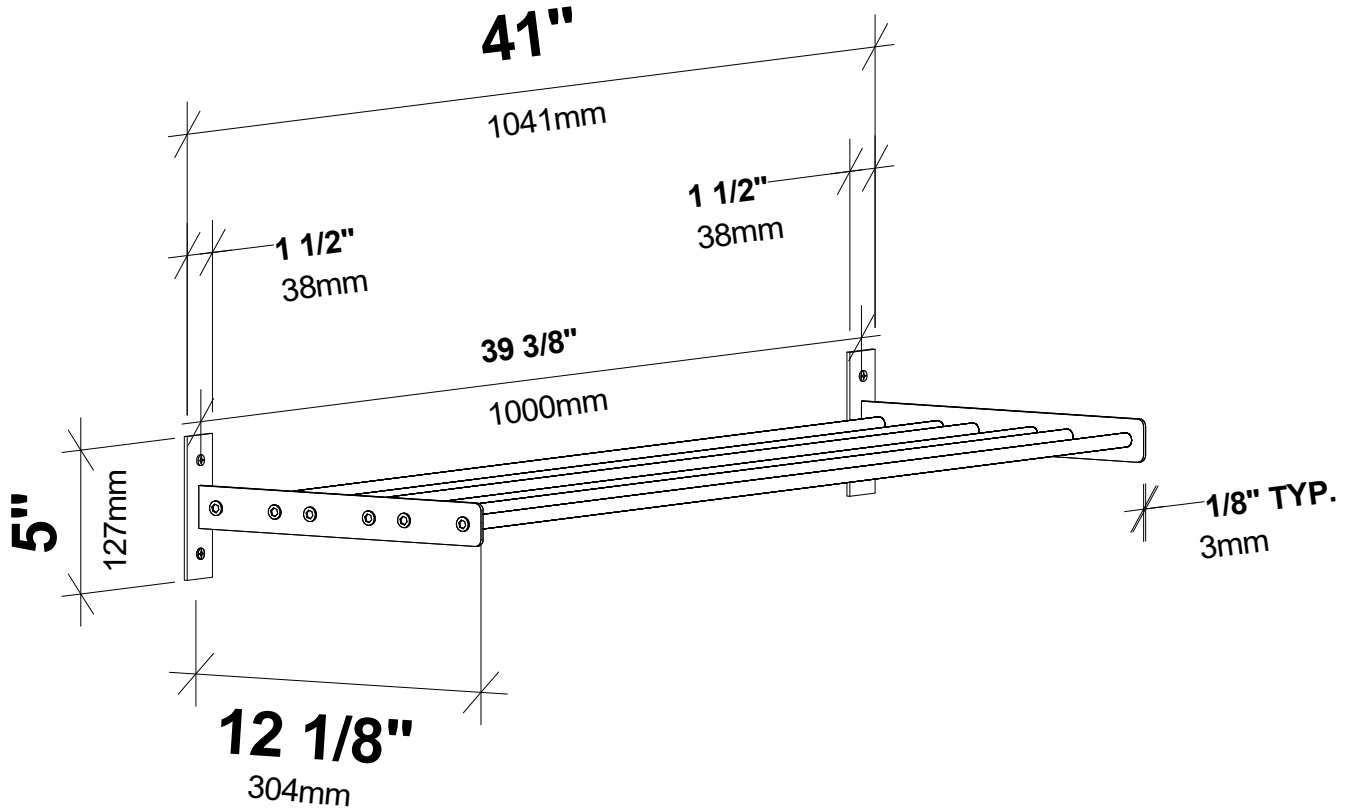

Evolution Wine Wall 5 3C

Spec Sheet for WW-053 (3-bottle wine rack)

VINTAGEVIEW®
MOVING WINE STORAGE FORWARD

4690 Joliet St., Denver, CO 80239 | phone: 866.650.1500 | fax: 866.650.1501 | VintageView.com

For product warranty information, please visit vintageview.com/warranty