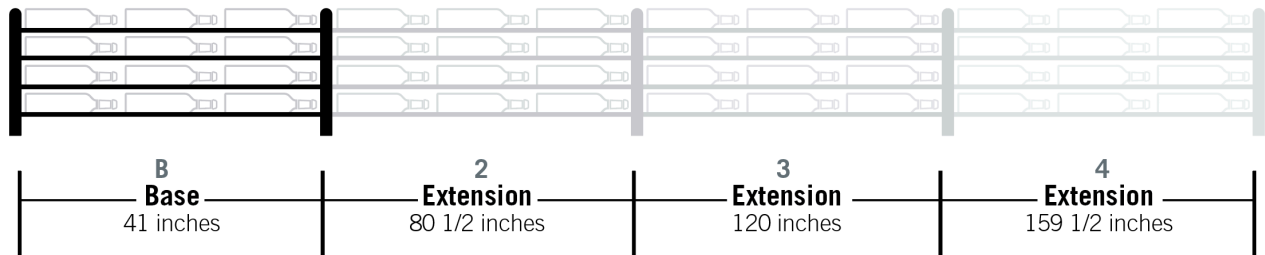

Evolution Wine Wall 15" 3C

Spec Sheet for WW-152 (18-bottle wine rack)

VINTAGEVIEW®
MOVING WINE STORAGE FORWARD

4690 Joliet St., Denver, CO 80239 | phone: 866.650.1500 | fax: 866.650.1501 | VintageView.com