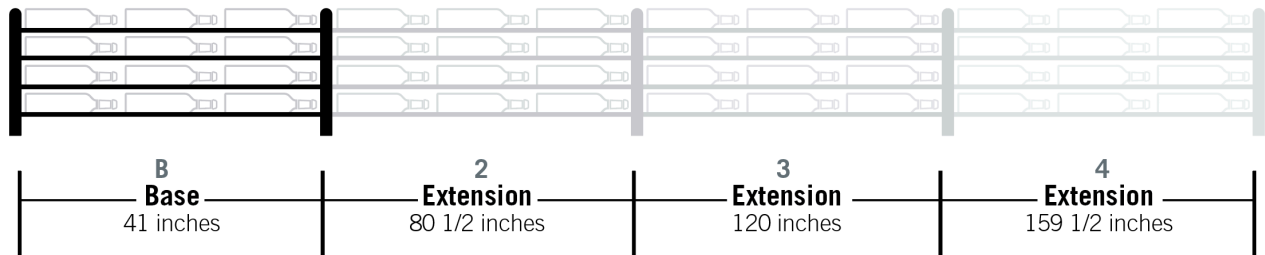

Evolution Wine Wall 15" 3C

Spec Sheet for WW-153 (27-bottle wine rack)

VINTAGEVIEW®
MOVING WINE STORAGE FORWARD

4690 Joliet St., Denver, CO 80239 | phone: 866.650.1500 | fax: 866.650.1501 | VintageView.com