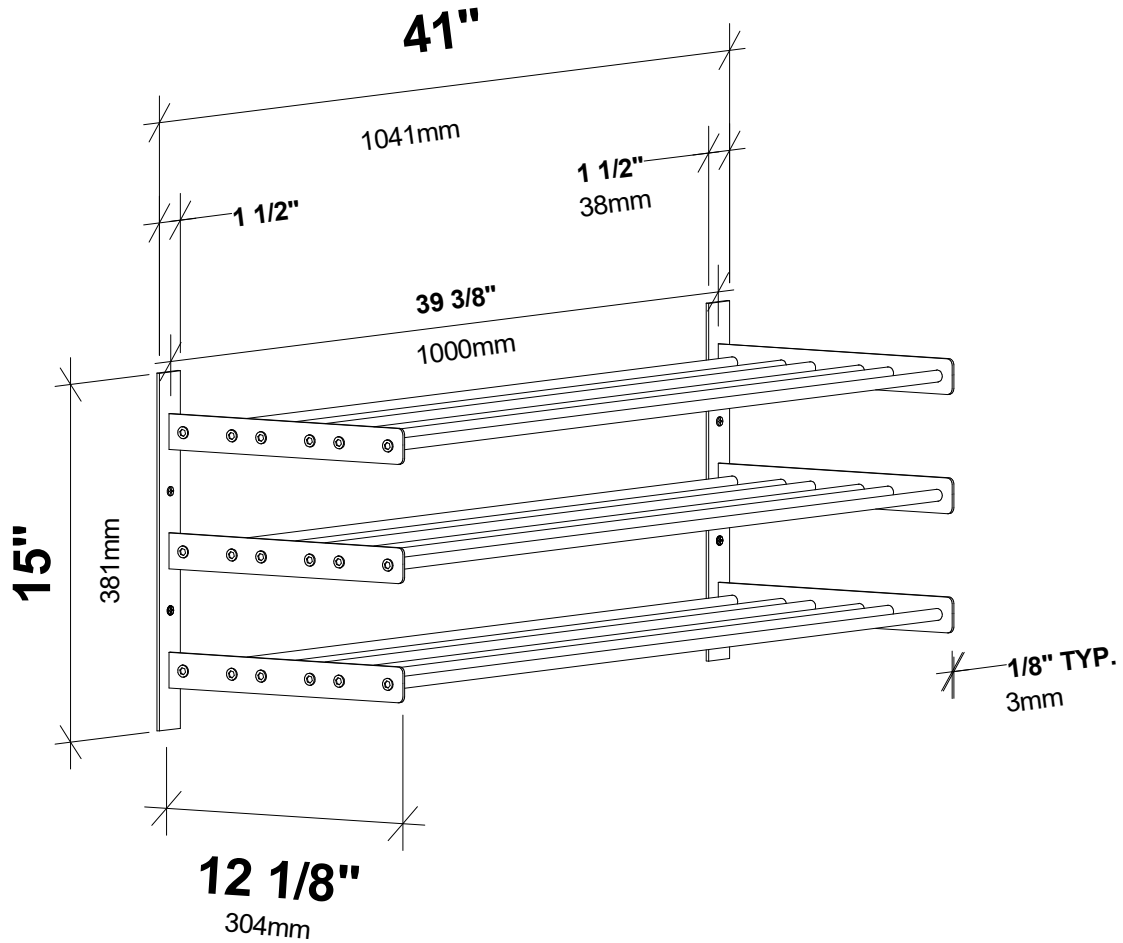

Evolution Wine Wall 15" 3C

Spec Sheet for WW-153 (27-bottle wine rack)

VINTAGEVIEW®
MOVING WINE STORAGE FORWARD

4690 Joliet St., Denver, CO 80239 | phone: 866.650.1500 | fax: 866.650.1501 | VintageView.com