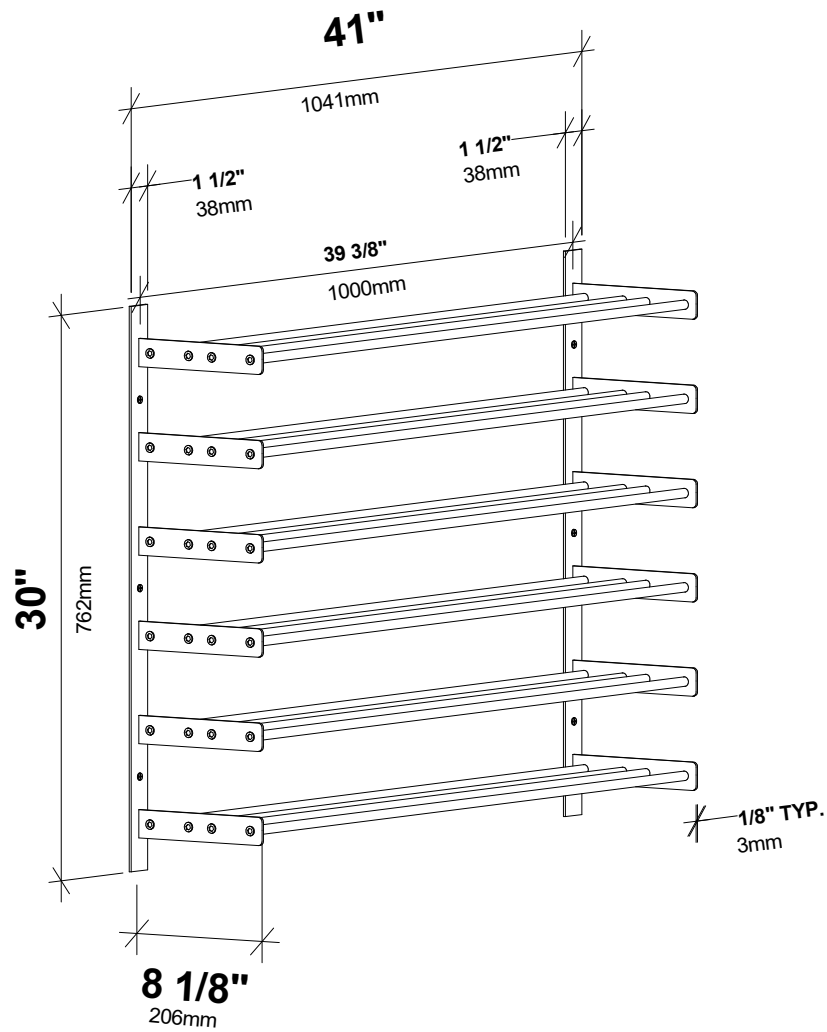

Evolution Wine Wall 30" 3C

Spec Sheet for WW-302 (36-bottle wine rack)

VINTAGEVIEW®
MOVING WINE STORAGE FORWARD

4690 Joliet St., Denver, CO 80239 | phone: 866.650.1500 | fax: 866.650.1501 | VintageView.com