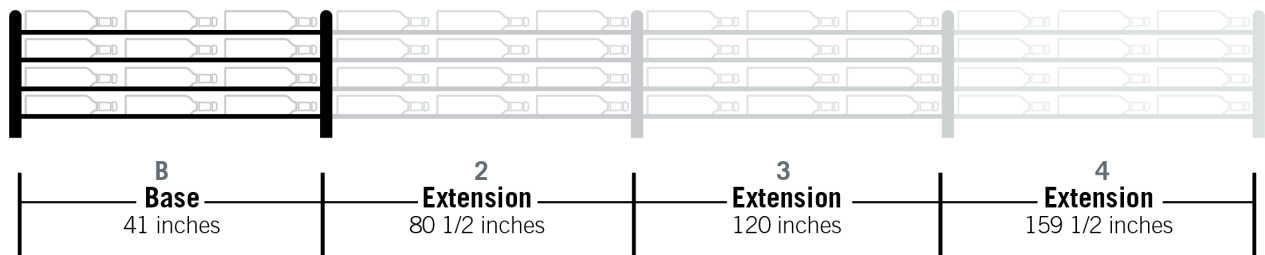

Evolution Wine Wall 30" 3C

Spec Sheet for WW-302 (36-bottle wine rack)

VINTAGEVIEW®
MOVING WINE STORAGE FORWARD

4690 Joliet St., Denver, CO 80239 | phone: 866.650.1500 | fax: 866.650.1501 | VintageView.com