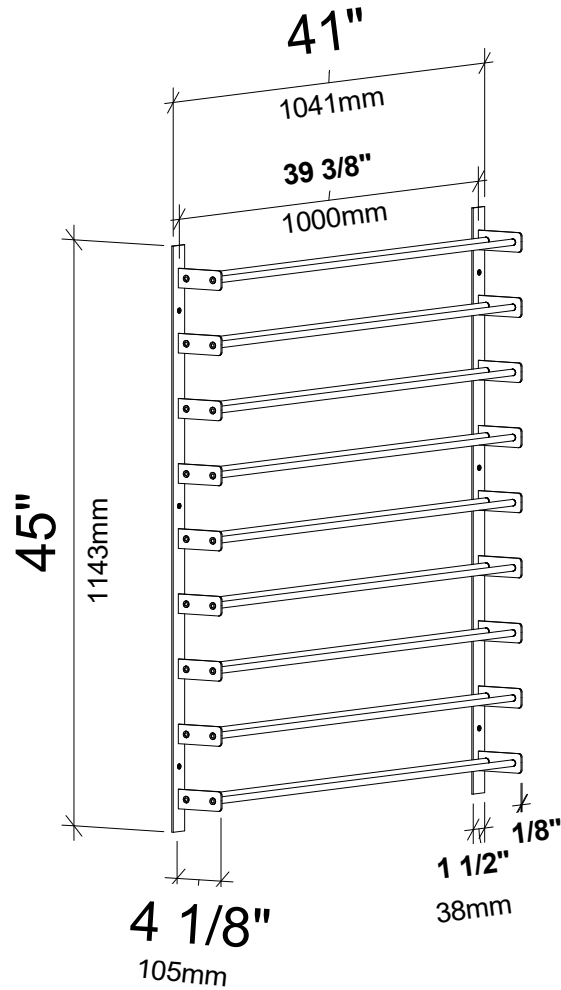

# Evolution Wine Wall 45" 3C

Spec Sheet for WW-451 (27-bottle wine rack)

**VINTAGEVIEW®**  
MOVING WINE STORAGE FORWARD

4690 Joliet St., Denver, CO 80239 | phone: 866.650.1500 | fax: 866.650.1501 | [VintageView.com](http://VintageView.com)