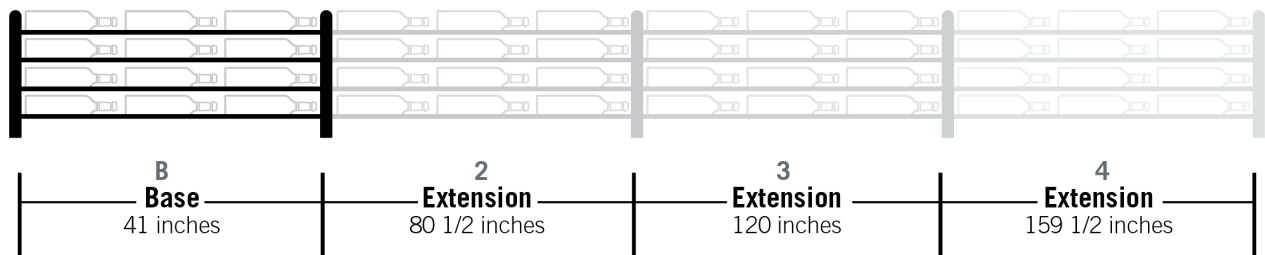

# Evolution Wine Wall 45" 3C

Spec Sheet for WW-451 (27-bottle wine rack)

**VINTAGEVIEW®**  
MOVING WINE STORAGE FORWARD

4690 Joliet St., Denver, CO 80239 | phone: 866.650.1500 | fax: 866.650.1501 | [VintageView.com](http://VintageView.com)