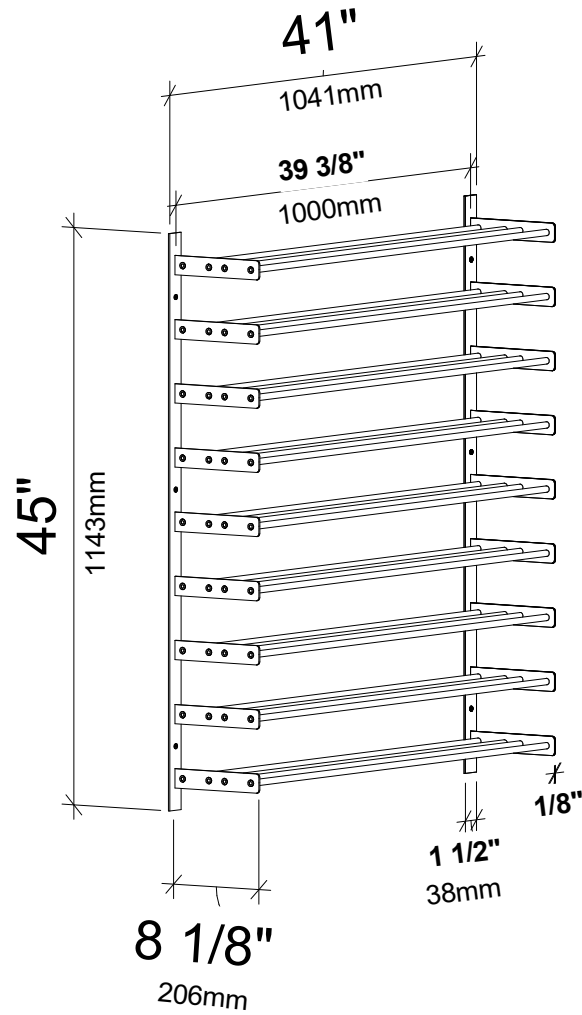

# Evolution Wine Wall 45" 3C

Spec Sheet for WW-452 (54-bottle wine rack)

VINTAGEVIEW®  
MOVING WINE STORAGE FORWARD

4690 Joliet St., Denver, CO 80239 | phone: 866.650.1500 | fax: 866.650.1501 | [VintageView.com](http://VintageView.com)