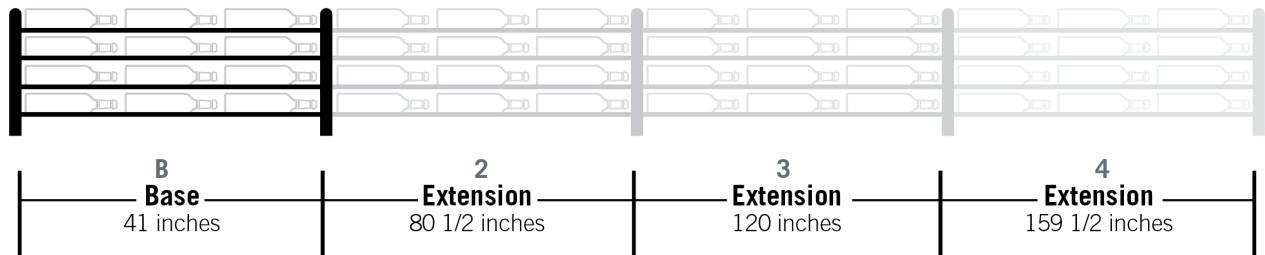

# Evolution Wine Wall 45" 3C

Spec Sheet for WW-452 (54-bottle wine rack)

VINTAGEVIEW®  
MOVING WINE STORAGE FORWARD

4690 Joliet St., Denver, CO 80239 | phone: 866.650.1500 | fax: 866.650.1501 | [VintageView.com](http://VintageView.com)