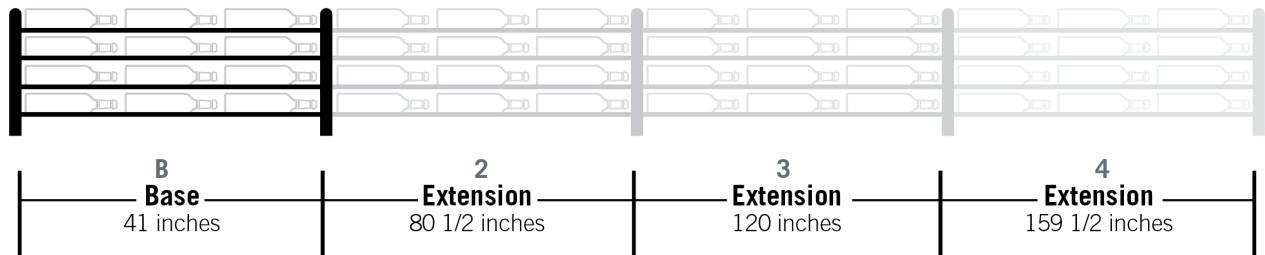

Evolution Wine Wall 45" 3C

Spec Sheet for WW-453 (81-bottle wine rack)

VINTAGEVIEW®
MOVING WINE STORAGE FORWARD

4690 Joliet St., Denver, CO 80239 | phone: 866.650.1500 | fax: 866.650.1501 | VintageView.com