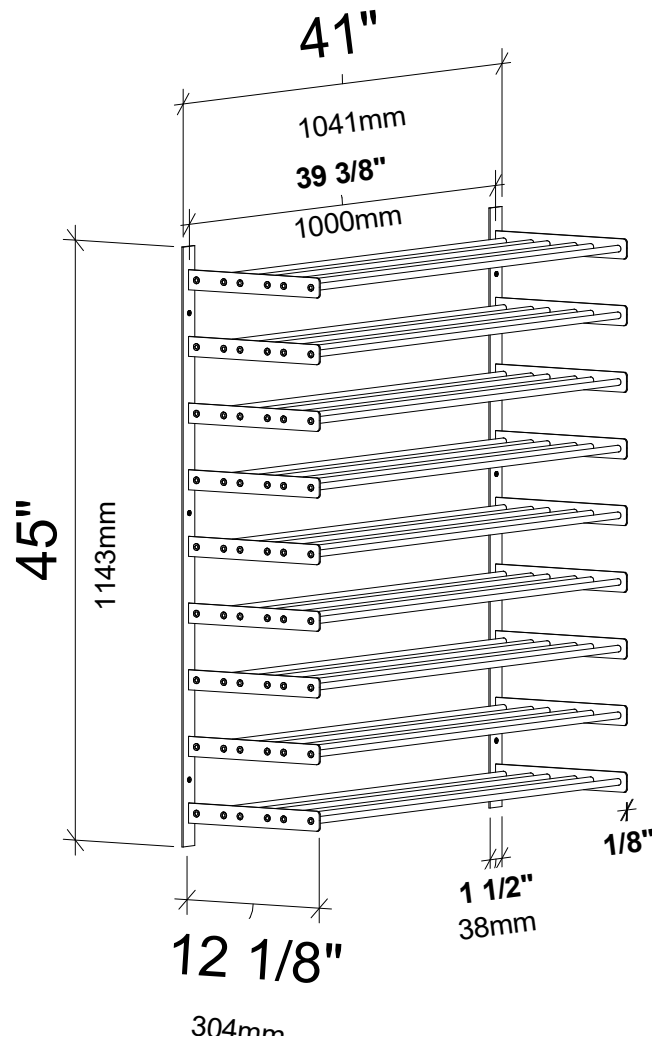

Evolution Wine Wall 45" 3C

Spec Sheet for WW-453 (81-bottle wine rack)

VINTAGEVIEW®
MOVING WINE STORAGE FORWARD

4690 Joliet St., Denver, CO 80239 | phone: 866.650.1500 | fax: 866.650.1501 | VintageView.com