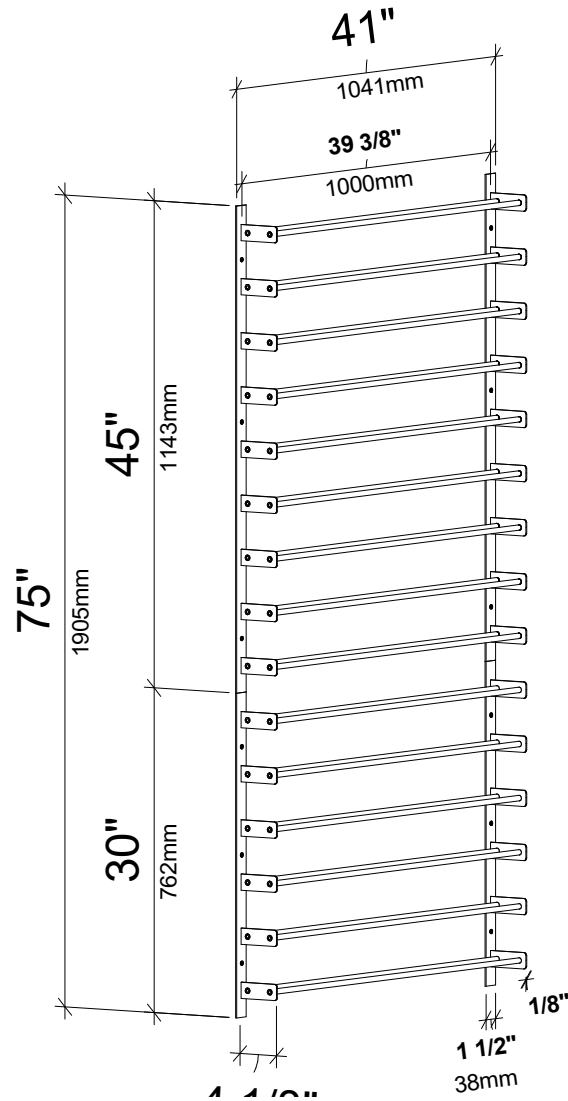

Evolution Wine Wall 75" Wine Rack Kit

Spec Sheet for (WW-751) 45-bottle wine rack kit

!!!CONTAINS TWO WINE RACKS!!!

EXTENSIONS...

Evolution Wine Wall Extensions share one support and add an additional, 40-1/4" column.