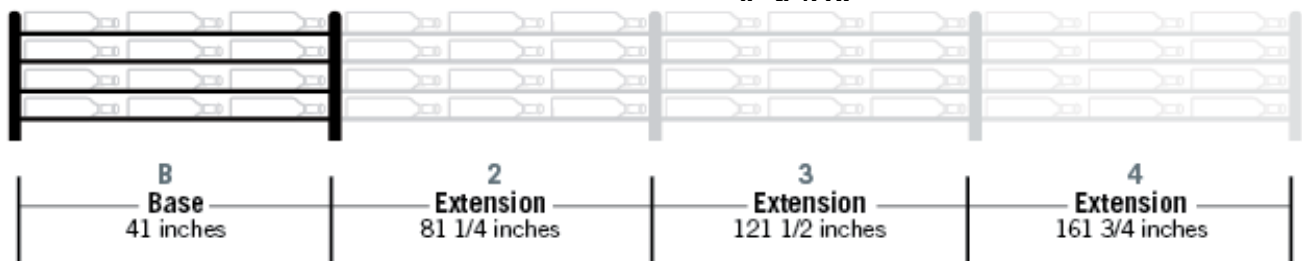

Evolution Wine Wall 75" Wine Rack Kit

Spec Sheet for (WW-751) 45-bottle wine rack kit

!!!CONTAINS TWO WINE RACKS!!!

EXTENSIONS...

Evolution Wine Wall Extensions share one support and add an additional, 40-1/4" column.