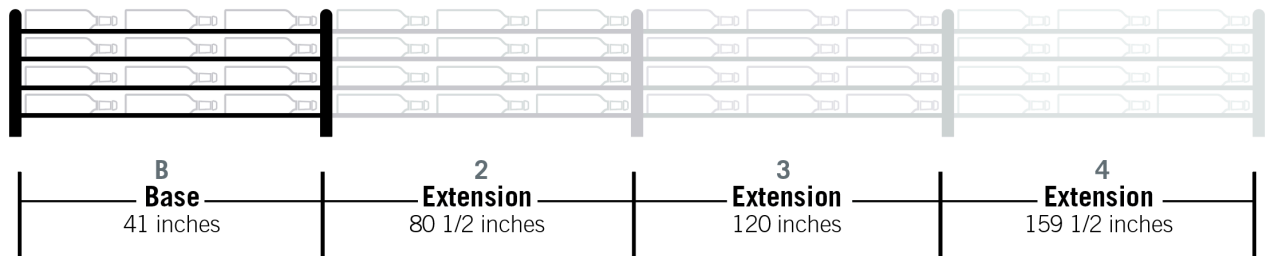

Evolution Wine Wall 75" 3C Kit

Spec Sheet for WW-753 (135-bottle wine rack kit)

Features two (2) wine racks alligned on top of each other.

VINTAGEVIEW®
MOVING WINE STORAGE FORWARD

4690 Joliet St., Denver, CO 80239 | phone: 866.650.1500 | fax: 866.650.1501 | VintageView.com