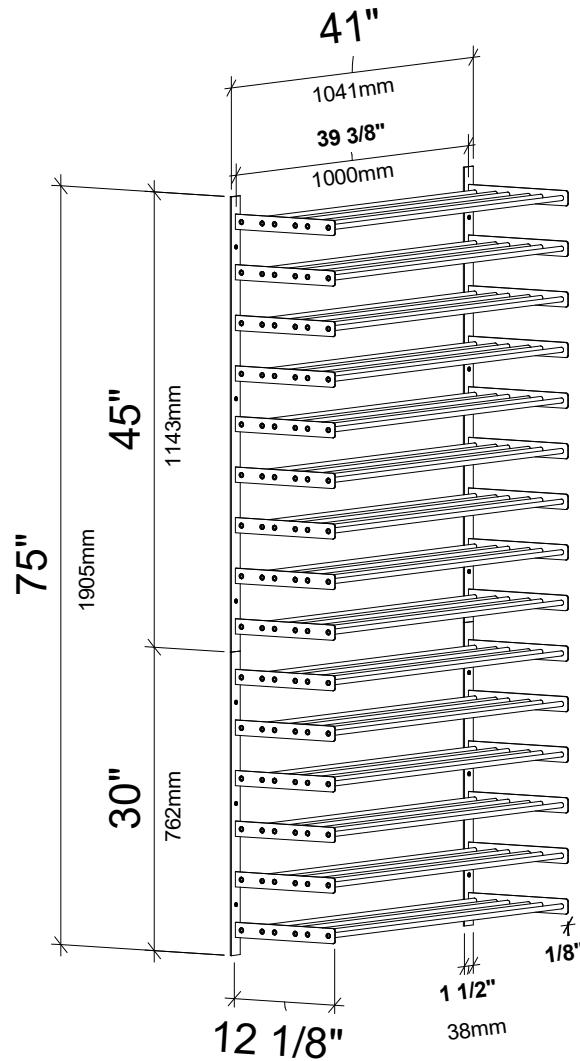

Evolution Wine Wall 75" 3C Kit

Spec Sheet for WW-753 (135-bottle wine rack kit)

Features two (2) wine racks alligned on top of each other.

VINTAGEVIEW®
MOVING WINE STORAGE FORWARD

4690 Joliet St., Denver, CO 80239 | phone: 866.650.1500 | fax: 866.650.1501 | VintageView.com