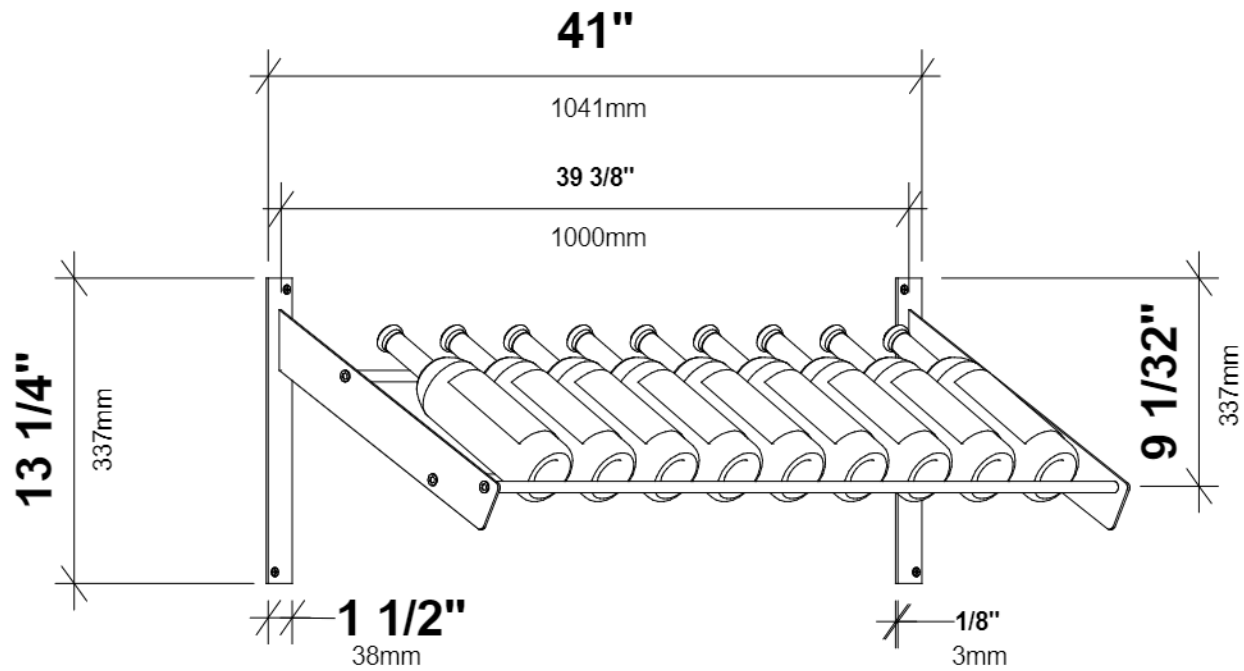

Evolution Wine Wall PR 3C

Spec Sheet for WW-PR (9-bottle wine rack)

VINTAGEVIEW®
MOVING WINE STORAGE FORWARD

4690 Joliet St., Denver, CO 80239 | phone: 866.650.1500 | fax: 866.650.1501 | VintageView.com

For product warranty information, please visit vintageview.com/warranty