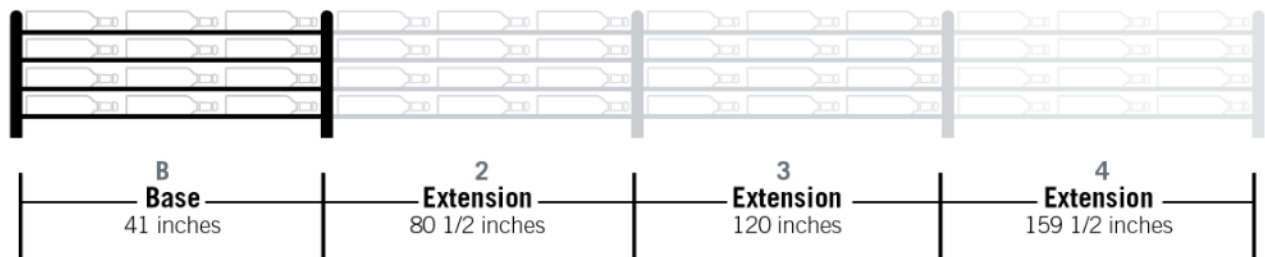

Evolution Wine Wall PR 3C

Spec Sheet for WW-PR (9-bottle wine rack)

VINTAGEVIEW®
MOVING WINE STORAGE FORWARD

4690 Joliet St., Denver, CO 80239 | phone: 866.650.1500 | fax: 866.650.1501 | VintageView.com

For product warranty information, please visit vintageview.com/warranty