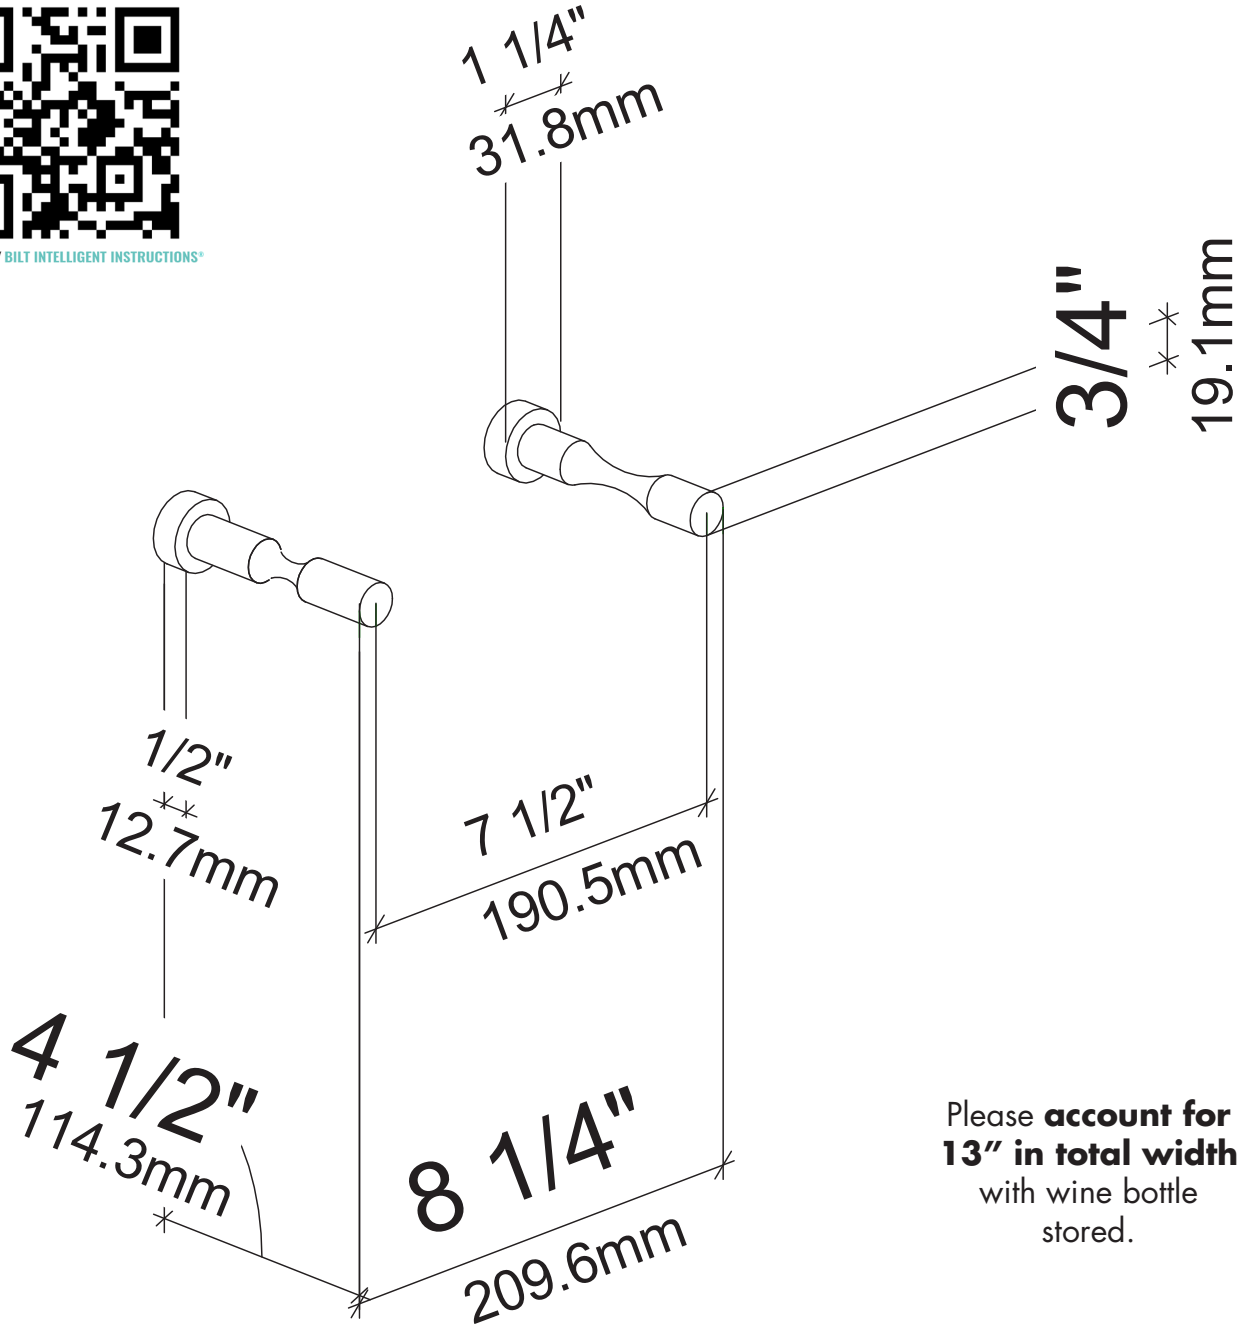

# Vino Pins 1 Bottle Rack for Drywall Surfaces

Spec sheet for Vino Pins1 (VPC)

SCAN FOR **BILT**. 3D INSTRUCTIONS

POWERED BY **BILT** INTELLIGENT INSTRUCTIONS\*

Please **account for 13"** in total width with wine bottle stored.

**VINTAGEVIEW**<sup>®</sup>  
MOVING WINE STORAGE FORWARD

4690 Joliet St., Denver, CO 80239 | phone: 866.650.1500 | fax: 866.650.1501 | [VintageView.com](http://VintageView.com)

For product warranty information, please visit: [VintageView.com/support/warranty](http://VintageView.com/support/warranty). We're here to help, call us at 866-650-1500 with any questions