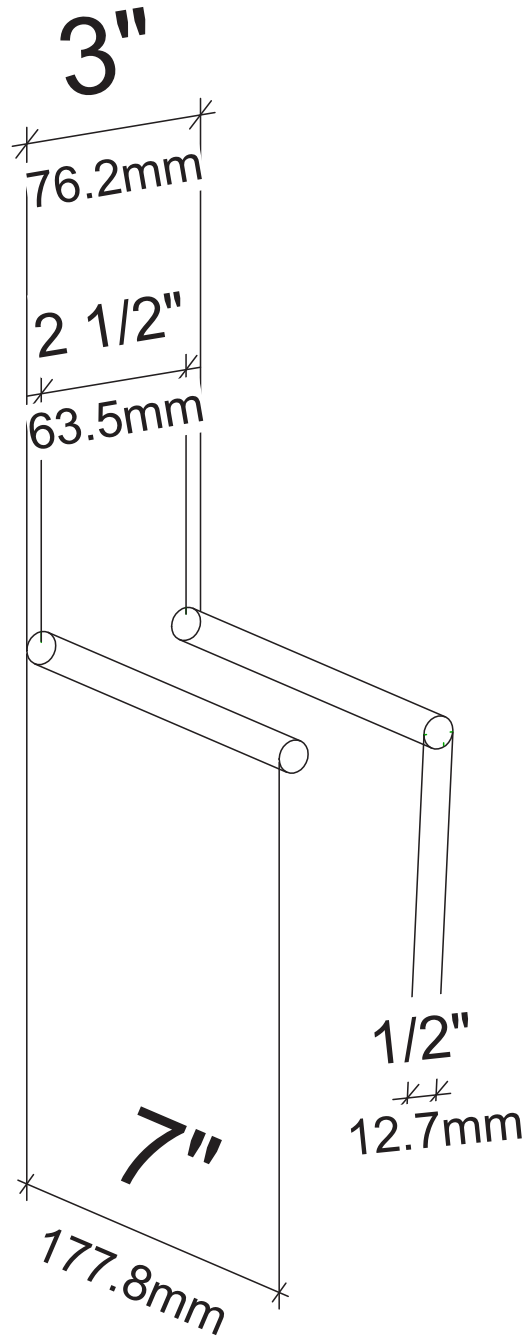

# Vino Rails for Wood Wall Surfaces

Spec sheet for Vino Pins (VR)

SCAN FOR **BILT**. 3D INSTRUCTIONS

POWERED BY **BILT** INTELLIGENT INSTRUCTIONS\*

Please **account for 13"**  
**in total depth** with  
wine bottle stored.