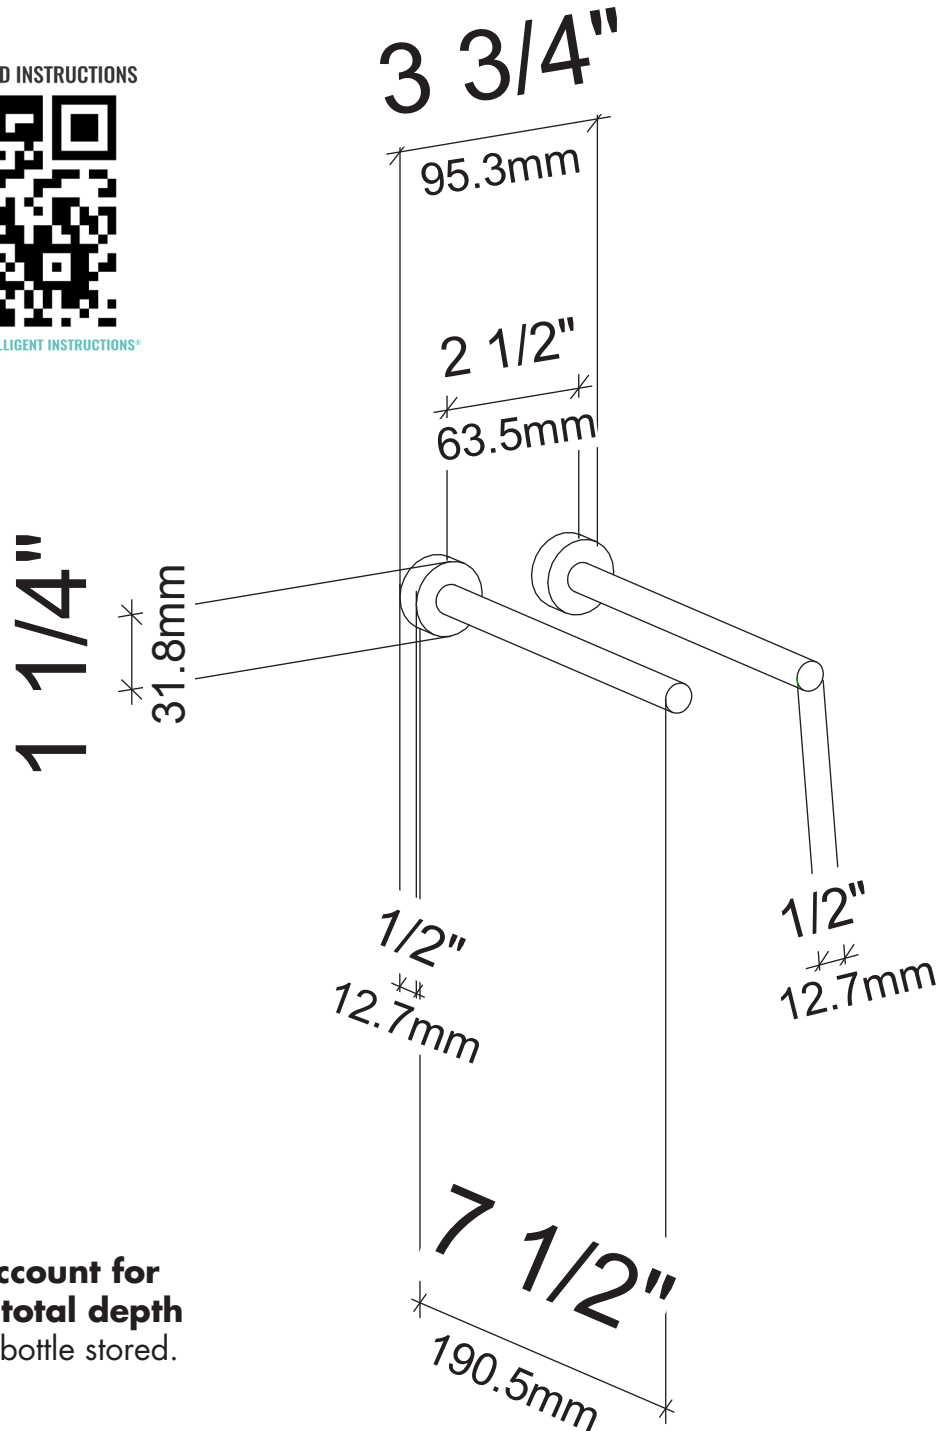

# Vino Rails for Drywall Surfaces

Spec sheet for Vino Rails with Collars (VRC)

SCAN FOR **BILT**. 3D INSTRUCTIONS

POWERED BY **BILT** INTELLIGENT INSTRUCTIONS\*

Please **account for 13.5"** in total depth with wine bottle stored.

**VINTAGEVIEW**<sup>®</sup>  
MOVING WINE STORAGE FORWARD

4690 Joliet St., Denver, CO 80239 | phone: 866.650.1500 | fax: 866.650.1501 | [VintageView.com](http://VintageView.com)

For product warranty information, please visit: [VintageView.com/support/warranty](http://VintageView.com/support/warranty). We're here to help, call us at 866-650-1500 with any questions