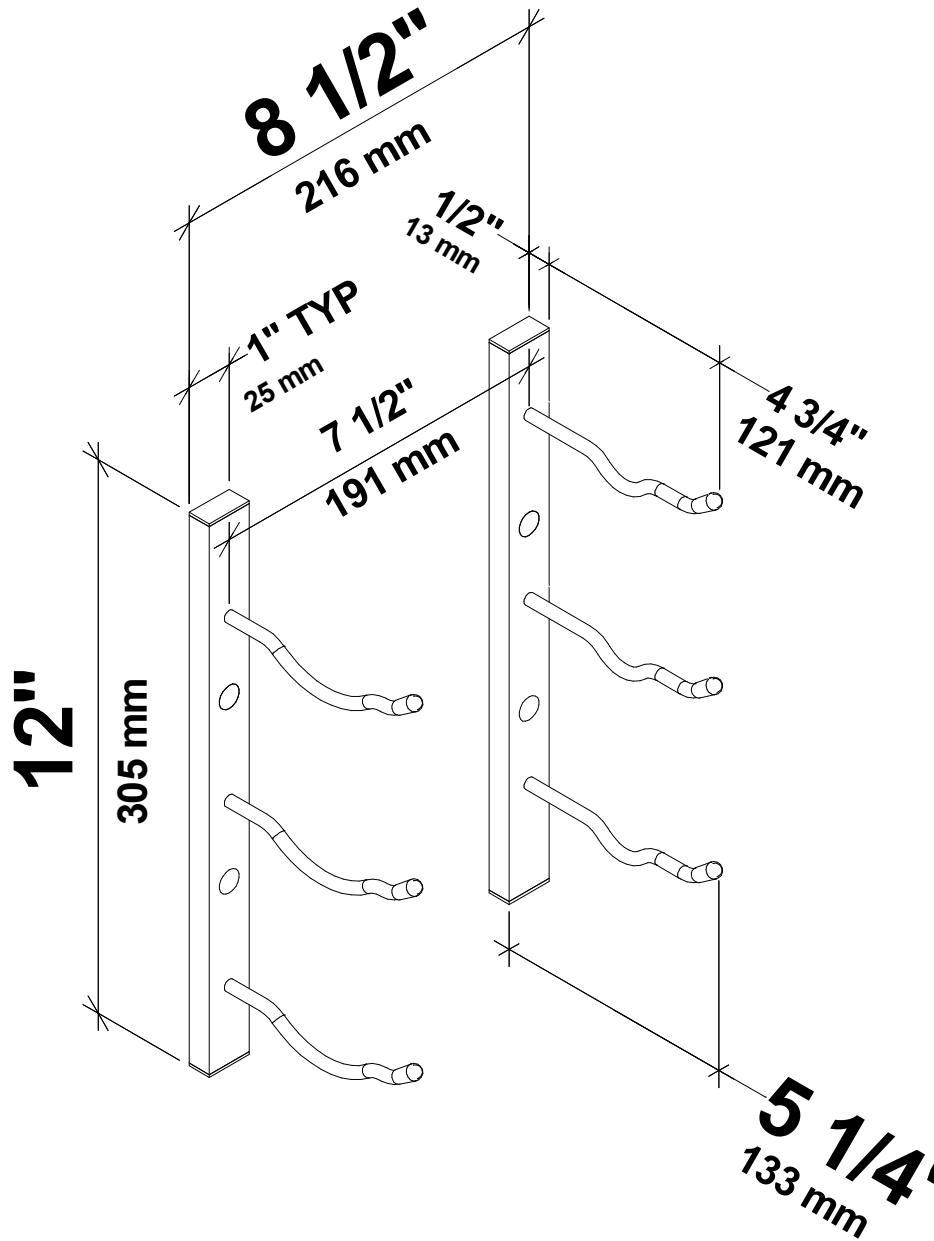

W Series 1' Wine Rack

Spec Sheet for WS11 (3-bottle wine rack)

Allow for 13" (330mm) width to fit most 750ml wine bottles)

SCAN FOR BILT. 3D INSTRUCTIONS

POWERED BY BILT INTELLIGENT INSTRUCTIONS®

VINTAGEVIEW®
MOVING WINE STORAGE FORWARD