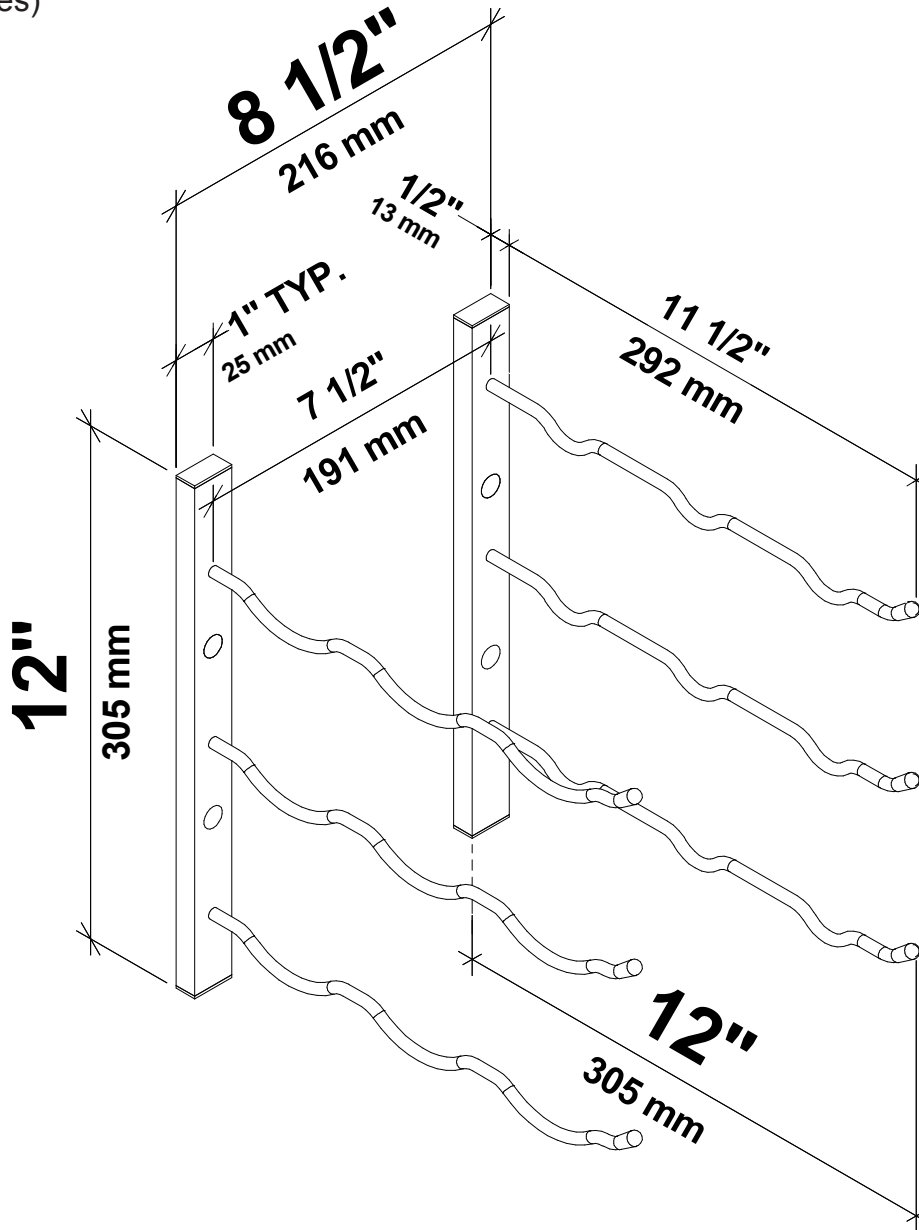

W Series 1' Wine Rack

Spec Sheet for WS13 (9-bottle wine rack)

Allow for 13" (330mm) width to fit most 750ml wine bottles)

SCAN FOR BILT. 3D INSTRUCTIONS

POWERED BY BILT INTELLIGENT INSTRUCTIONS®

VINTAGEVIEW®
MOVING WINE STORAGE FORWARD