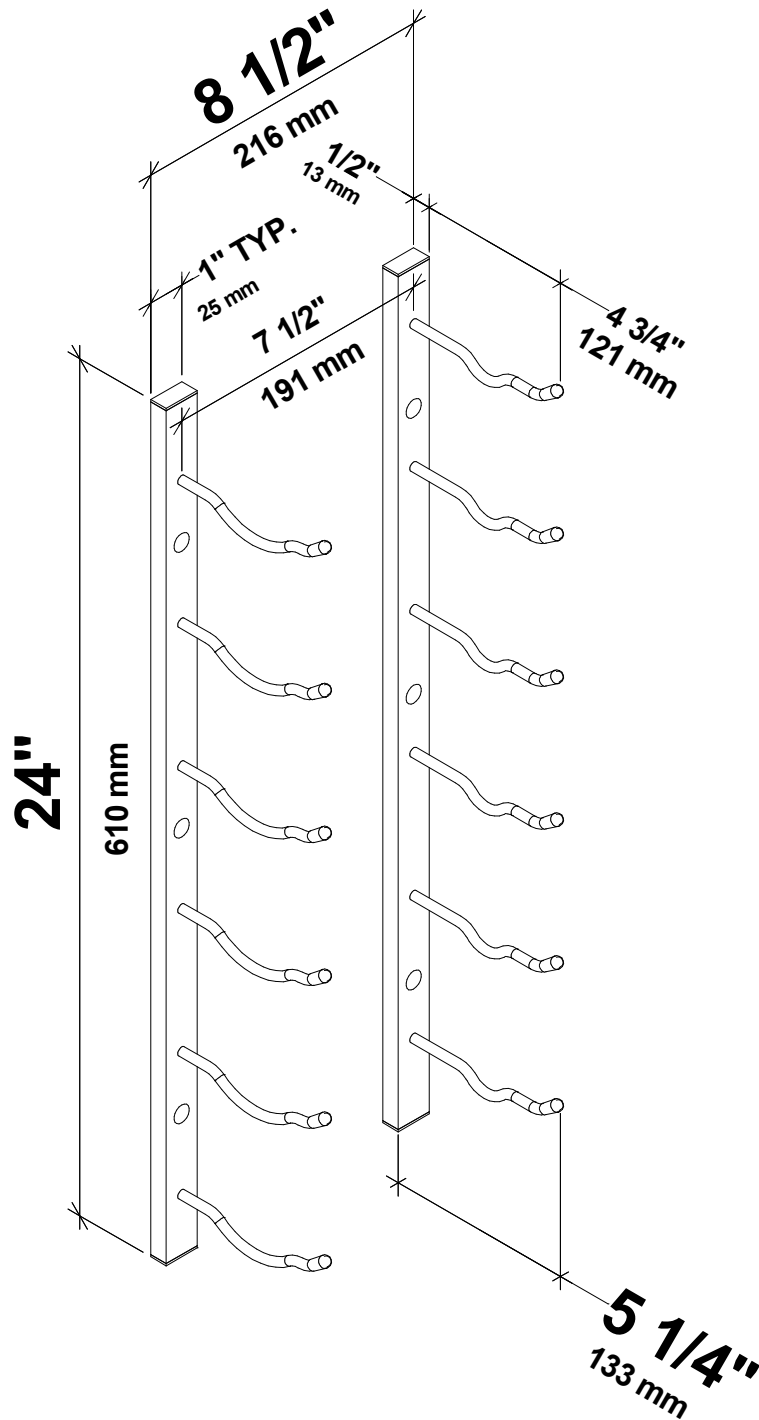

W Series 2' Wine Rack

Spec Sheet for WS21 (6-bottle wine rack)

Allow for 13" (330mm) width to fit most 750ml wine bottles)

SCAN FOR BILT. 3D INSTRUCTIONS

POWERED BY BILT INTELLIGENT INSTRUCTIONS®

VINTAGEVIEW®
MOVING WINE STORAGE FORWARD