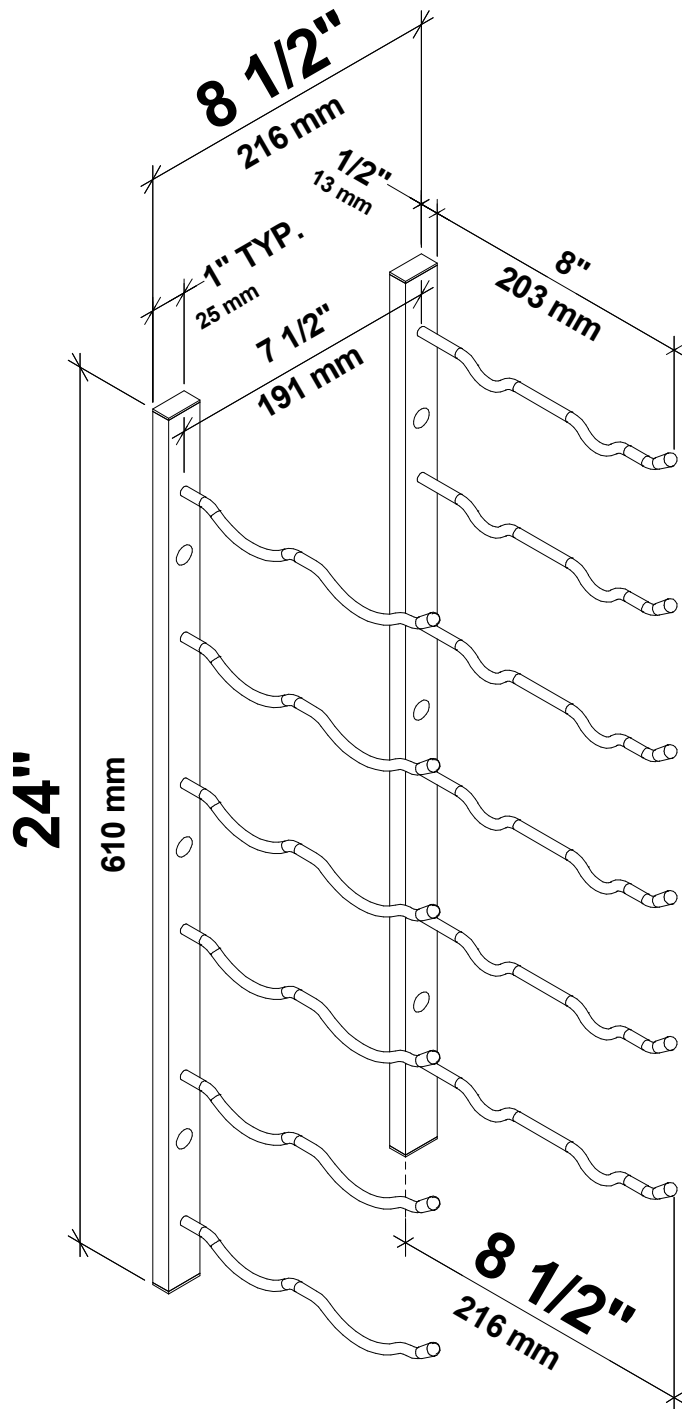

W Series 2' Wine Rack

Spec Sheet for WS22 (12-bottle wine rack)

Allow for 13" (330mm) width to fit most 750ml wine bottles)

SCAN FOR BILT. 3D INSTRUCTIONS

POWERED BY BILT INTELLIGENT INSTRUCTIONS®

VINTAGEVIEW®
MOVING WINE STORAGE FORWARD