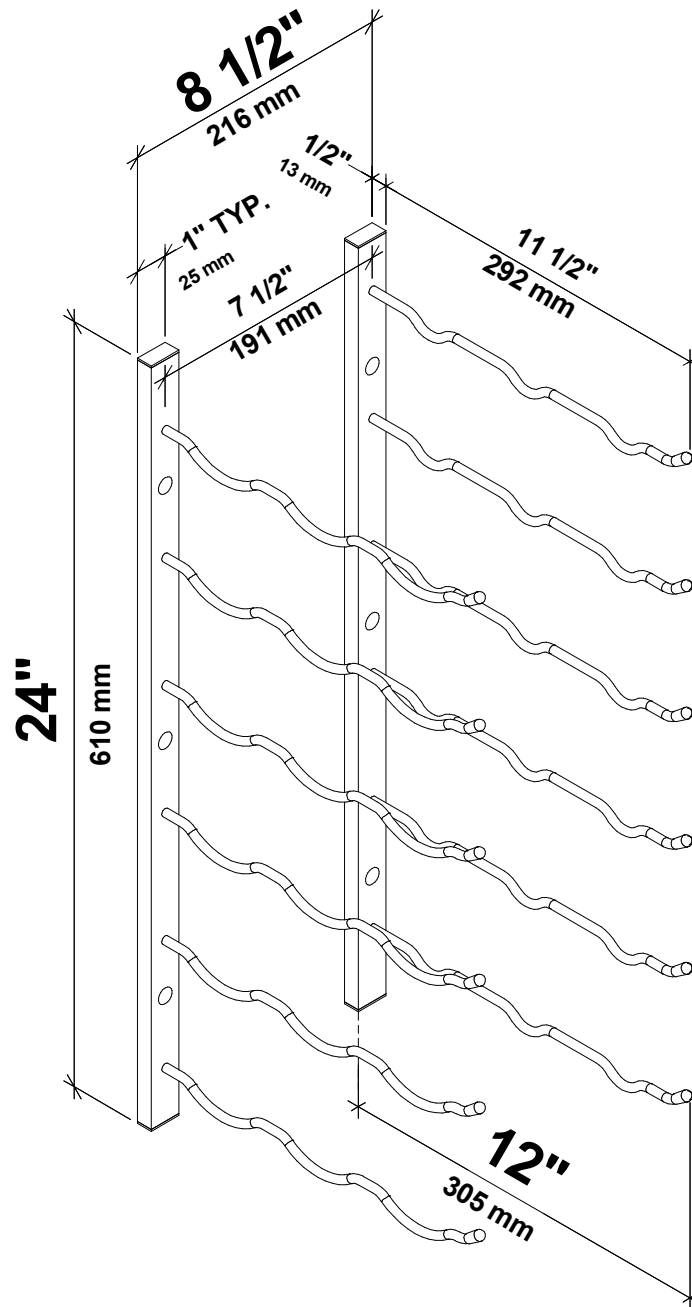

# W Series 2' Wine Rack

Spec Sheet for WS23 (18-bottle wine rack)

Allow for 13" (330mm) width to fit most 750ml wine bottles)

SCAN FOR BILT. 3D INSTRUCTIONS

POWERED BY BILT INTELLIGENT INSTRUCTIONS®

VINTAGEVIEW®  
MOVING WINE STORAGE FORWARD