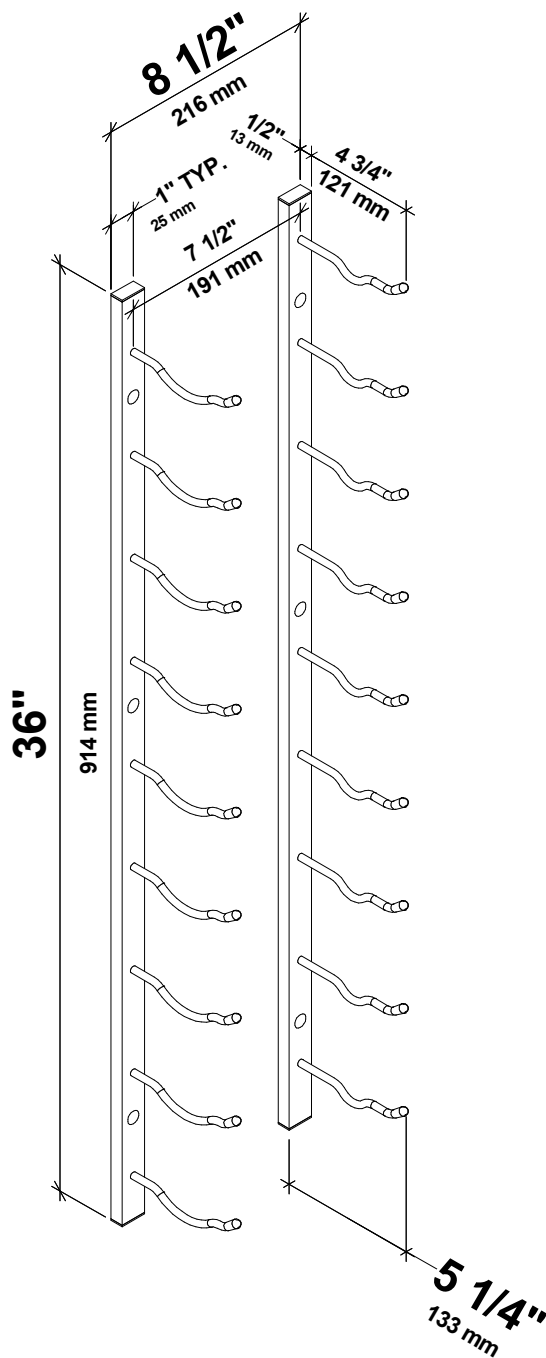

W Series 3' Wine Rack

Spec Sheet for WS31 (9-bottle wine rack)

Allow for 13" (330mm) width to fit most 750ml wine bottles)

SCAN FOR **BILT**. 3D INSTRUCTIONS

POWERED BY **BILT** INTELLIGENT INSTRUCTIONS®

VINTAGEVIEW®
MOVING WINE STORAGE FORWARD