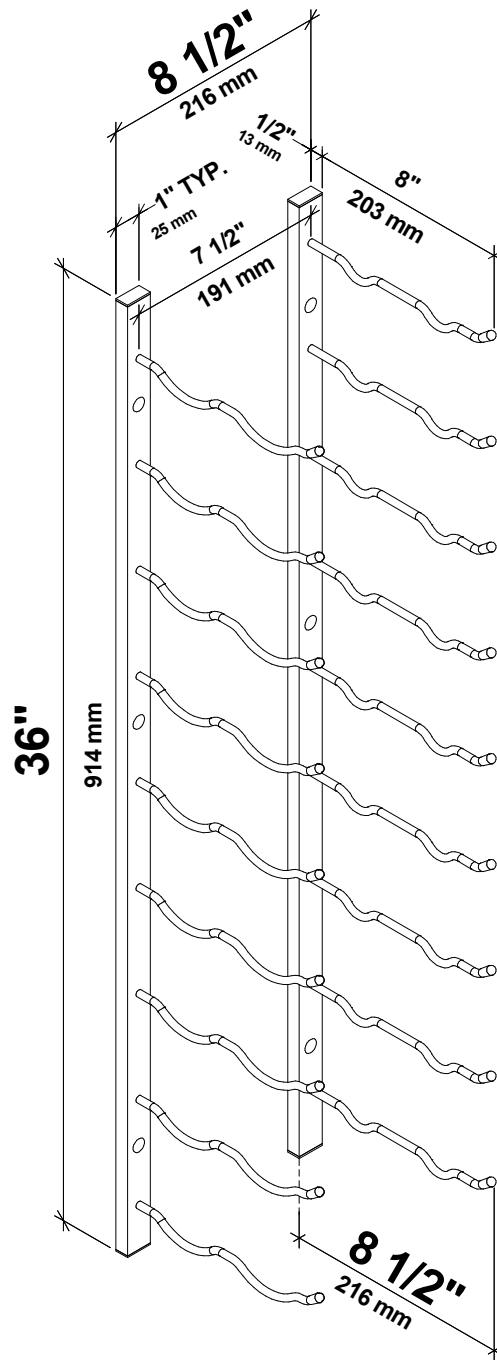

# W Series 3' Wine Rack

Spec Sheet for WS32 (18-bottle wine rack)

Allow for 13" (330mm) width to fit most 750ml wine bottles)

SCAN FOR BILT. 3D INSTRUCTIONS

POWERED BY BILT INTELLIGENT INSTRUCTIONS®

VINTAGEVIEW®  
MOVING WINE STORAGE FORWARD