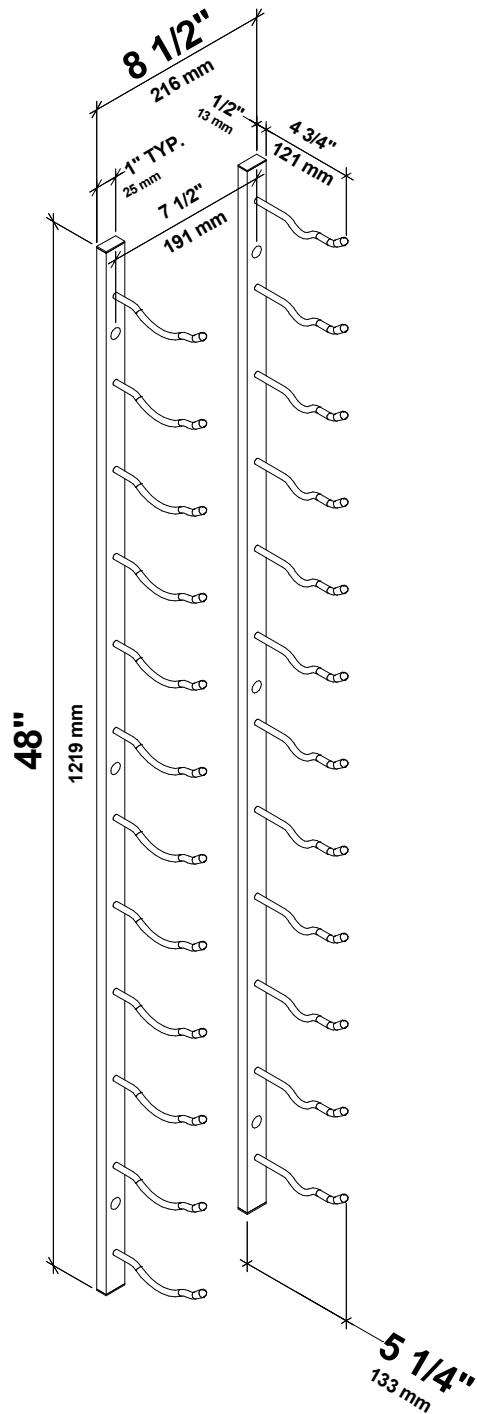

W Series 4' Wine Rack

Spec Sheet for WS41 (12-bottle wine rack)

Allow for 13" (330mm) width to fit most 750ml wine bottles)

SCAN FOR BILT. 3D INSTRUCTIONS

POWERED BY BILT INTELLIGENT INSTRUCTIONS®

VINTAGEVIEW®
MOVING WINE STORAGE FORWARD