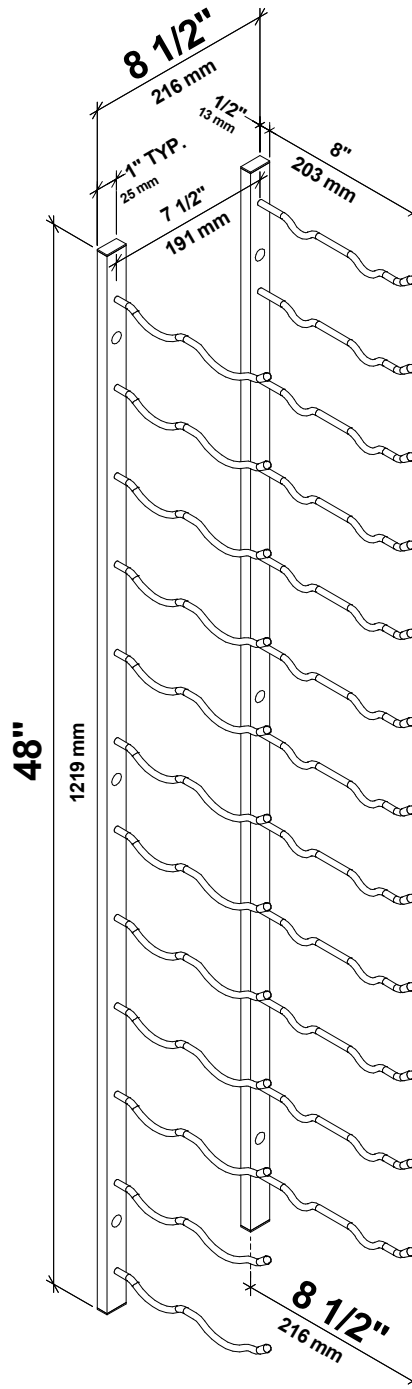

# W Series 4' Wine Rack

Spec Sheet for WS42 (24-bottle wine rack)

Allow for 13" (330mm) width to fit most 750ml wine bottles)

SCAN FOR BILT. 3D INSTRUCTIONS

POWERED BY BILT INTELLIGENT INSTRUCTIONS\*

VINTAGEVIEW®  
MOVING WINE STORAGE FORWARD