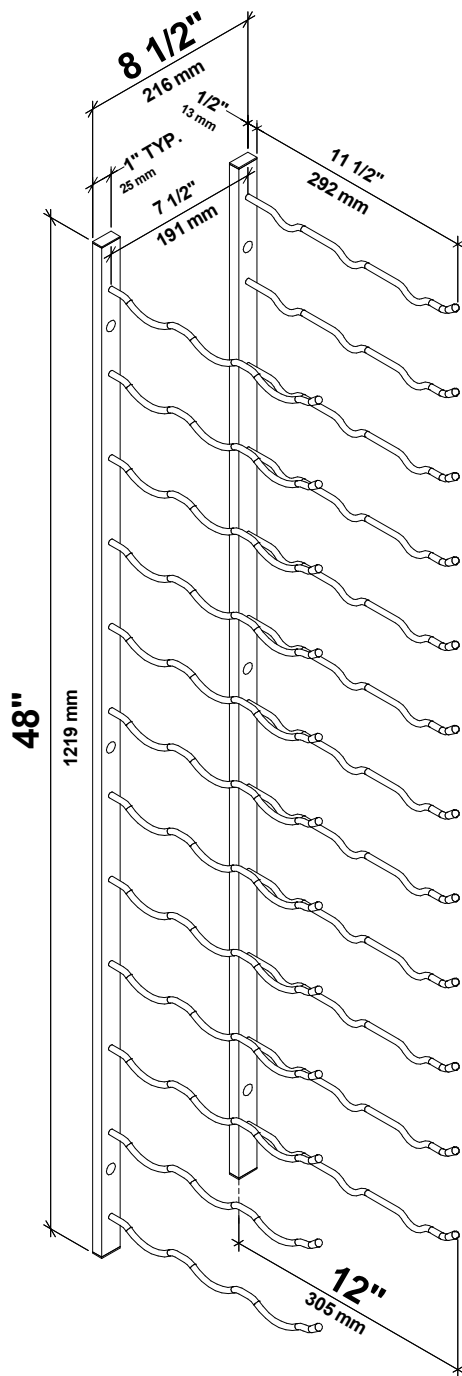

W Series 4' Wine Rack

Spec Sheet for WS43 (36-bottle wine rack)

Allow for 13" (330mm) width to fit most 750ml wine bottles)

SCAN FOR BILT. 3D INSTRUCTIONS

POWERED BY BILT INTELLIGENT INSTRUCTIONS®

VINTAGEVIEW®
MOVING WINE STORAGE FORWARD