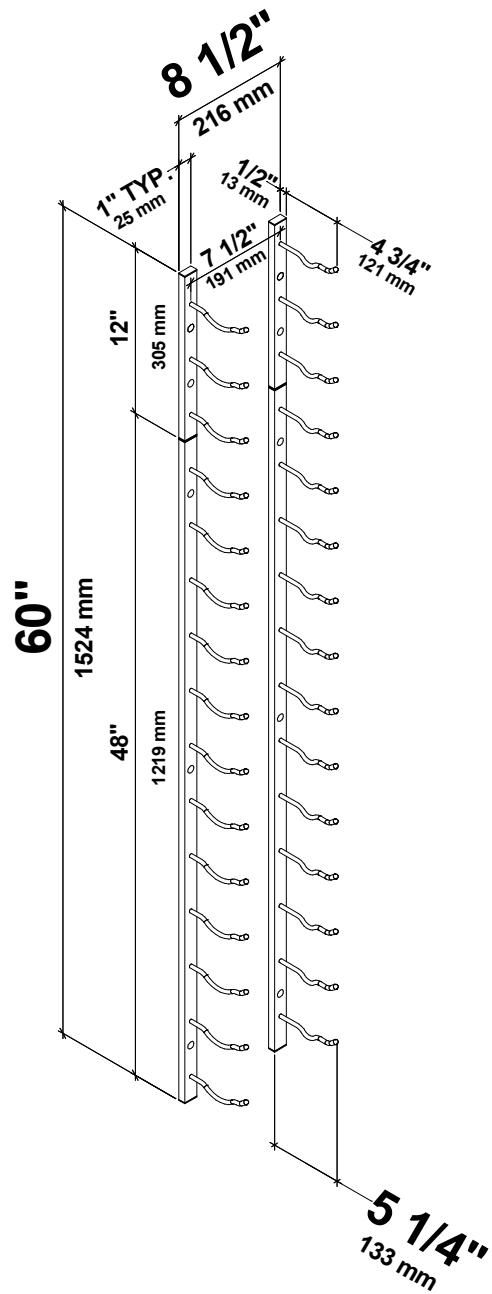

W Series 5 Wine Rack Kit

Spec Sheet for WS51 (15-bottle wine rack kit)

SCAN FOR **BILT**. 3D INSTRUCTIONS

POWERED BY **BILT** INTELLIGENT INSTRUCTIONS®

VINTAGEVIEW®
MOVING WINE STORAGE FORWARD

4690 Joliet St., Denver, CO 80239 | phone: 866.650.1500 | fax: 866.650.1501 | VintageView.com