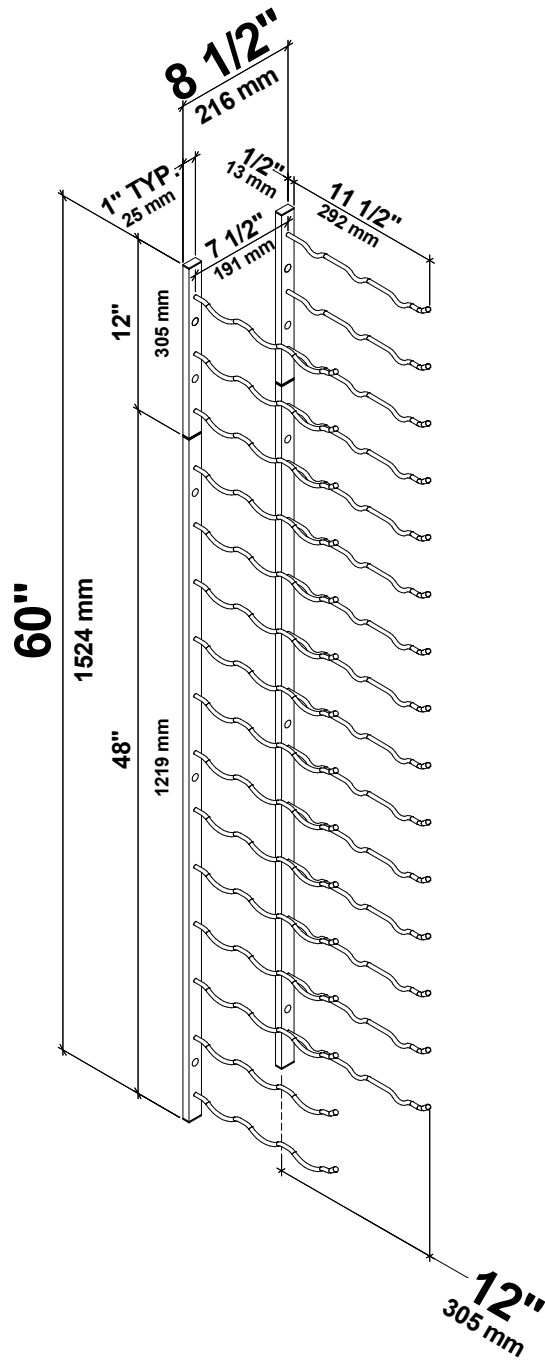

# W Series 5 Wine Rack Kit

Spec Sheet for WS53 (45-bottle wine rack kit)

SCAN FOR **BILT**. 3D INSTRUCTIONS

POWERED BY **BILT** INTELLIGENT INSTRUCTIONS®

**VINTAGEVIEW**®  
MOVING WINE STORAGE FORWARD

4690 Joliet St., Denver, CO 80239 | phone: 866.650.1500 | fax: 866.650.1501 | [VintageView.com](http://VintageView.com)