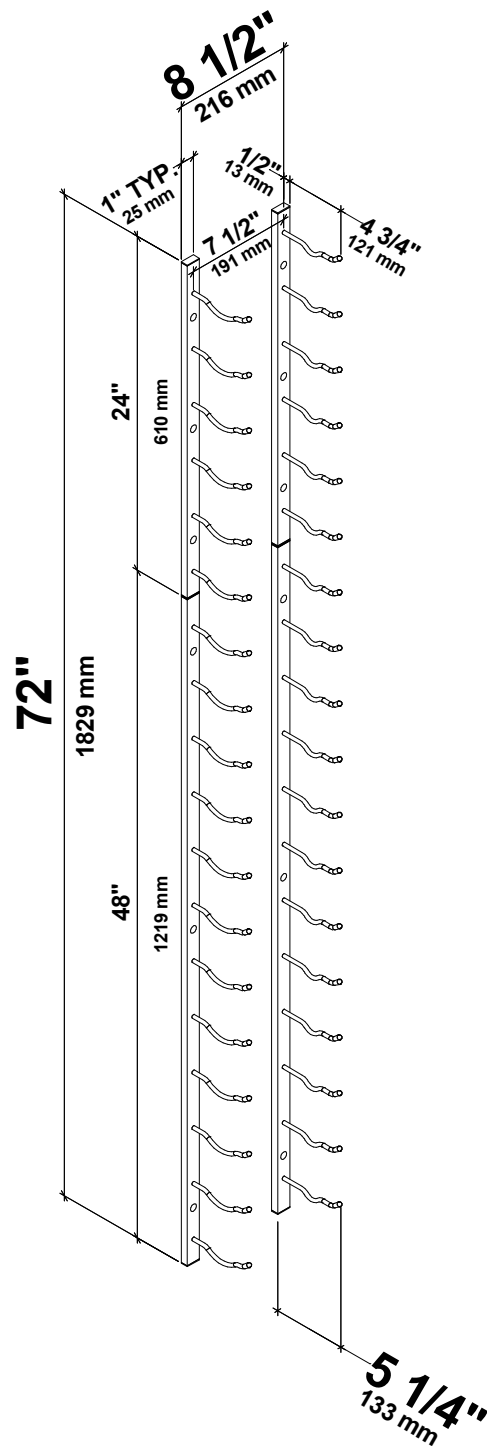

W Series 6 Wine Rack Kit

Spec Sheet for WS61 (18-bottle wine rack kit)

SCAN FOR **BILT**. 3D INSTRUCTIONS

POWERED BY **BILT** INTELLIGENT INSTRUCTIONS®

VINTAGEVIEW®
MOVING WINE STORAGE FORWARD

4690 Joliet St., Denver, CO 80239 | phone: 866.650.1500 | fax: 866.650.1501 | VintageView.com