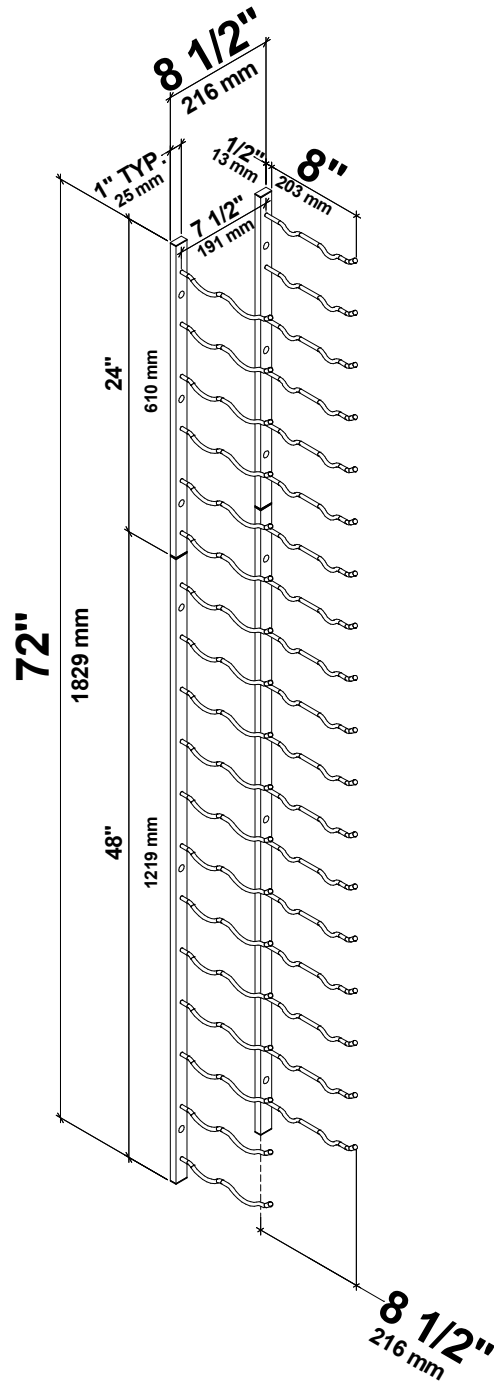

# W Series 6 Wine Rack Kit

Spec Sheet for WS62 (36-bottle wine rack kit)

SCAN FOR **BILT**. 3D INSTRUCTIONS

POWERED BY **BILT** INTELLIGENT INSTRUCTIONS®

**VINTAGEVIEW**®  
MOVING WINE STORAGE FORWARD

4690 Joliet St., Denver, CO 80239 | phone: 866.650.1500 | fax: 866.650.1501 | [VintageView.com](http://VintageView.com)