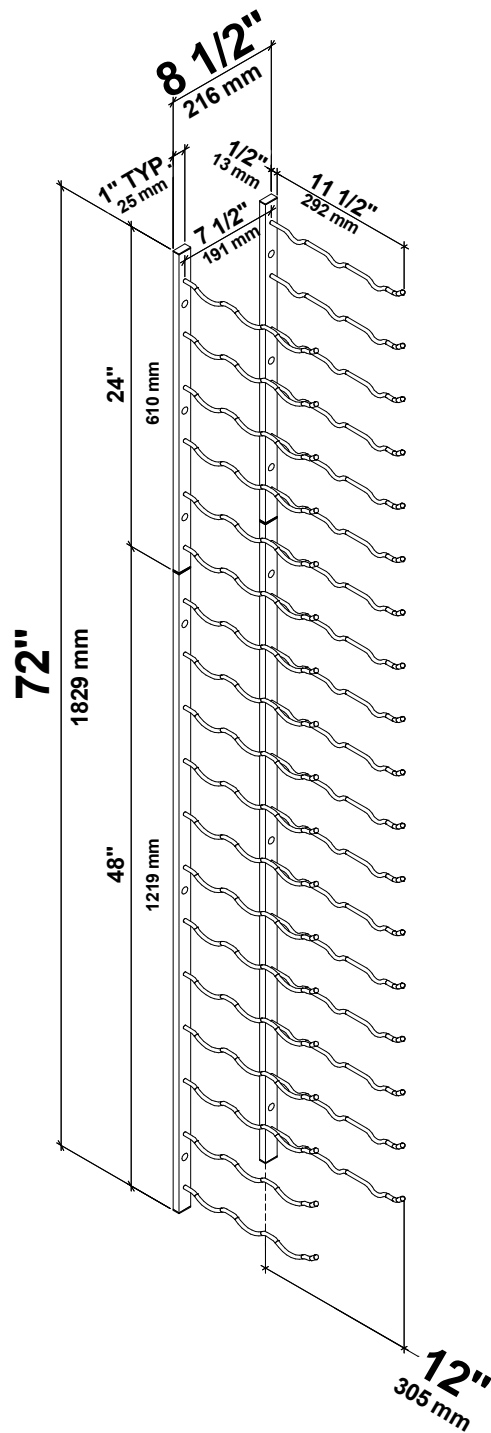

W Series 6 Wine Rack Kit

Spec Sheet for WS63 (54-bottle wine rack kit)

SCAN FOR **BILT**. 3D INSTRUCTIONS

POWERED BY **BILT INTELLIGENT INSTRUCTIONS**

VINTAGEVIEW[®]
MOVING WINE STORAGE FORWARD

4690 Joliet St., Denver, CO 80239 | phone: 866.650.1500 | fax: 866.650.1501 | VintageView.com