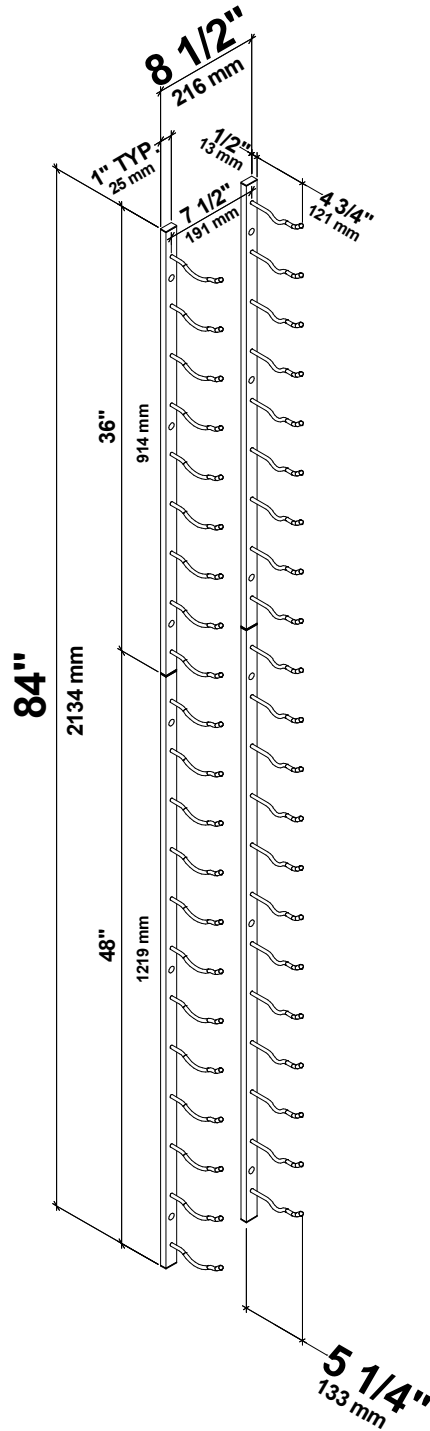

W Series 7 Wine Rack Kit

Spec Sheet for WS71 (21-bottle wine rack kit)

SCAN FOR **BILT**. 3D INSTRUCTIONS

POWERED BY **BILT** INTELLIGENT INSTRUCTIONS®

VINTAGEVIEW®
MOVING WINE STORAGE FORWARD

4690 Joliet St., Denver, CO 80239 | phone: 866.650.1500 | fax: 866.650.1501 | VintageView.com