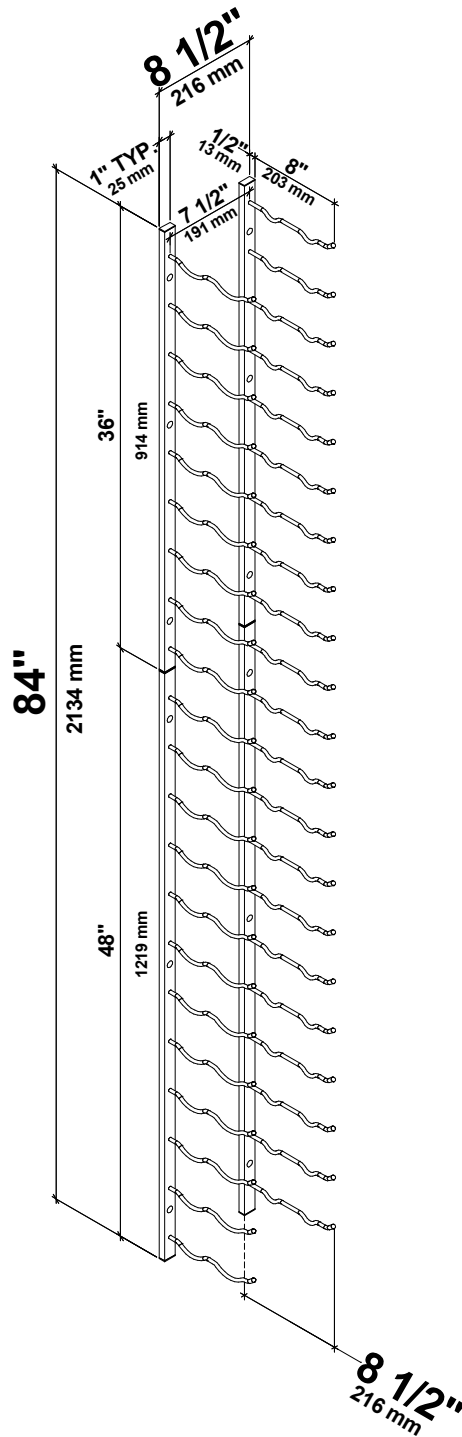

W Series 7 Wine Rack Kit

Spec Sheet for WS72 (42-bottle wine rack kit)

SCAN FOR **BILT**. 3D INSTRUCTIONS

POWERED BY **BILT** INTELLIGENT INSTRUCTIONS®

VINTAGEVIEW®
MOVING WINE STORAGE FORWARD

4690 Joliet St., Denver, CO 80239 | phone: 866.650.1500 | fax: 866.650.1501 | VintageView.com