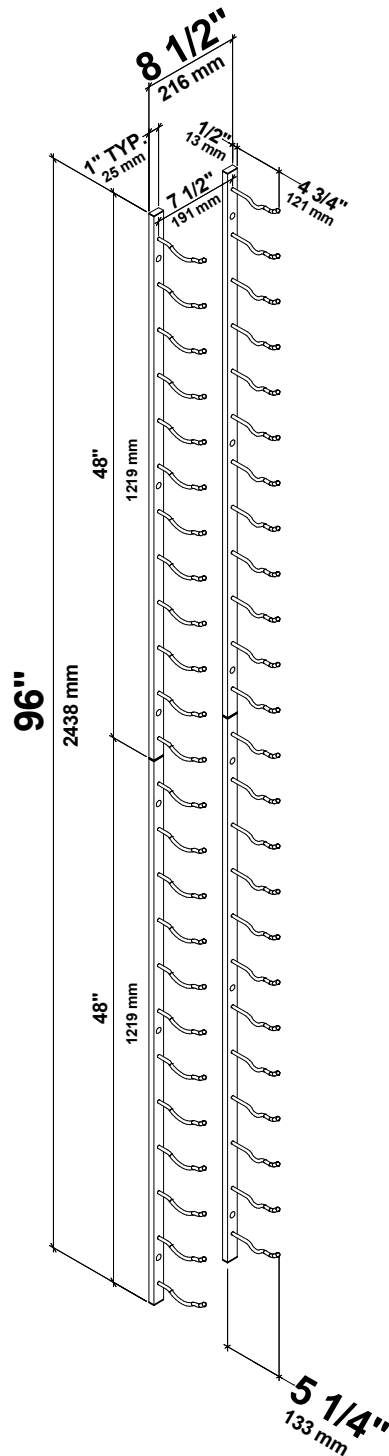

W Series 8 Wine Rack Kit

Spec Sheet for WS81 (24-bottle wine rack kit)

SCAN FOR **BILT**. 3D INSTRUCTIONS

POWERED BY **BILT** INTELLIGENT INSTRUCTIONS®

VINTAGEVIEW®
MOVING WINE STORAGE FORWARD

4690 Joliet St., Denver, CO 80239 | phone: 866.650.1500 | fax: 866.650.1501 | VintageView.com