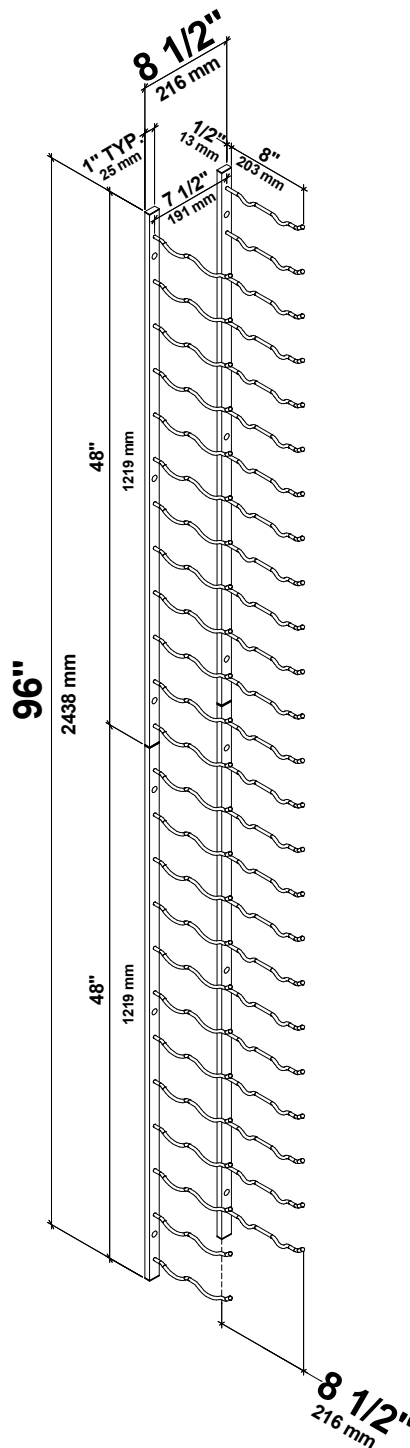

W Series 8 Wine Rack Kit

Spec Sheet for WS82 (48-bottle wine rack kit)

SCAN FOR BILT. 3D INSTRUCTIONS

POWERED BY BILT INTELLIGENT INSTRUCTIONS®

VINTAGEVIEW®
MOVING WINE STORAGE FORWARD

4690 Joliet St., Denver, CO 80239 | phone: 866.650.1500 | fax: 866.650.1501 | VintageView.com