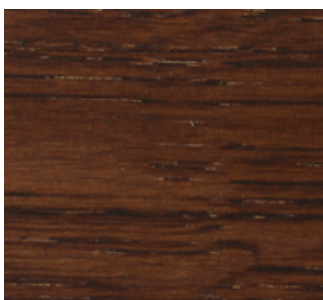

Pine Colours

Natural Pine

Light Oak Stain

Oak Stain

Dark Oak Stain

Walnut Stain

Black Stain

Grey Stain

Oak Colours

Natural Untreated

Danish Oil Stain

Oak Stain

Dark Oak Stain

Walnut Stain

Black Stain

Limed White Stain

Grey Stain

Please Note: Colours shown above are for display purposes only. As this is a natural product, the stain will vary.