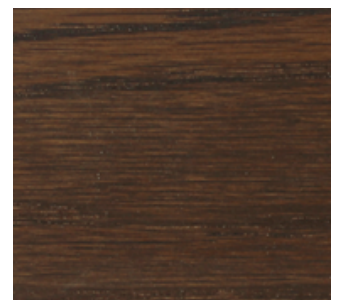

Pine Colours

Natural Pine

Light Oak Stain

Oak Stain

Dark Oak Stain

Walnut Stain

Black Stain

Grey Stain

Oak Colours

Natural Untreated

Danish Oil Stain

Oak Stain

Dark Oak Stain

Walnut Stain

Black Stain

Limed White Stain

Grey Stain

Please Note: Colours shown above are for display purposes only. As this is a natural product, the stain will vary.